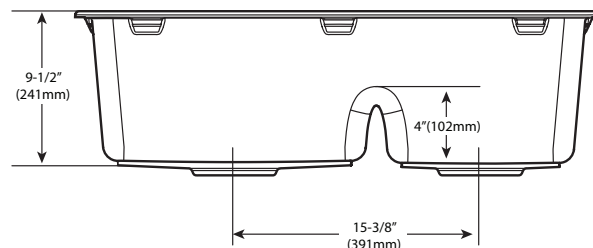

CRITICAL DIMENSIONS

(DO NOT SCALE)

FOR MORE INFORMATION CALL: 1-800-BUY-MOEN

www.moen.com