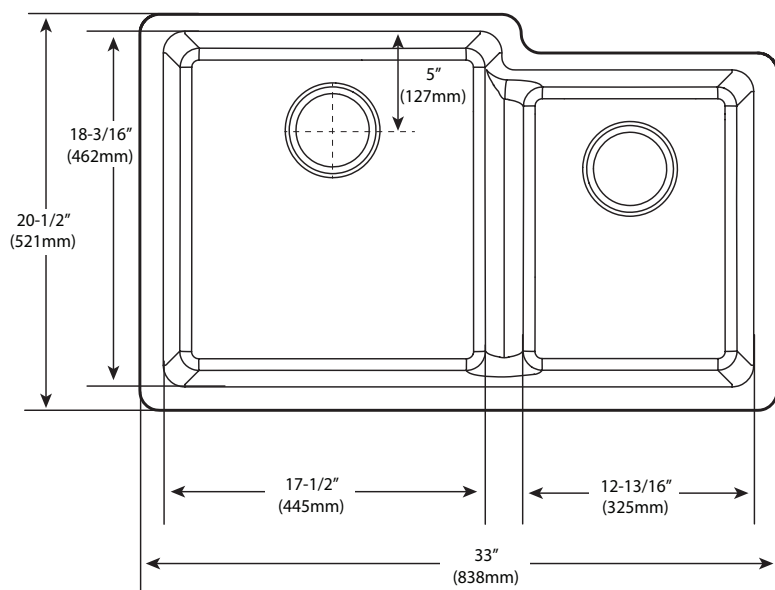

CRITICAL DIMENSIONS

(DO NOT SCALE)

FOR MORE INFORMATION CALL: 1-800-BUY-MOEN

www.moen.com