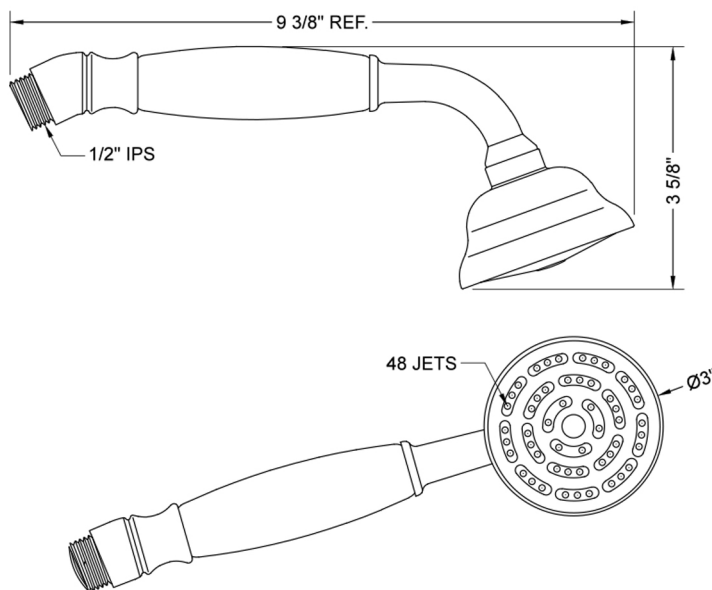

Carlton Handshower

Model #: B284-

FEATURES:

- Brass single function handshower with 3" face
- 1/2" IPS male threads
- Comfortable ergonomic design
- Traditional decorative design

AVAILABLE FINISHES:

Polished Chrome (PCH)	Satin Chrome (SC)	Bronze Umber (BU)
Satin Nickel (SN)	Pewter (PEW)	Caramel Bronze (CB)
Polished Nickel (PN)	Antique Brass (AB)	Antique Copper (ACU)
Oil-Rubbed Bronze (ORB)	Polished Brass (PB)	Polished Copper (PCU)
Vintage Bronze (VB)	Satin Brass (SB)	Matte Black (MBK)
Satin Gold (SG)	Polished Gold (PG)	Black Nickel (BKN)
Jewelers Gold (JG)	Tristan Brass (TB)	Satin Cooper (SCU)

SPECIFICATION DRAWING:

SPRAY PATTERNS:

COMPLIANCES:

Complies with: ASME A112.18.1-2012/CSA B125.1-12