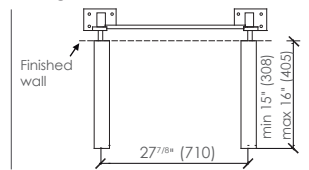

## DIMENSIONS AND WEIGHT

Length	35 <sup>9/16</sup> " (903 mm)
Width	18 <sup>29/32</sup> " (480 mm)
Height	5 <sup>1/8</sup> " (130 mm)
Weight	49.4 lb (22.4 kg)

Approximate measurements. The manufacturer accepts 5 mm (0.2") variance.  
Products and specifications shown are subject to change without notice.  
Please contact AD Waters for any further inquiries, spare parts, etc.