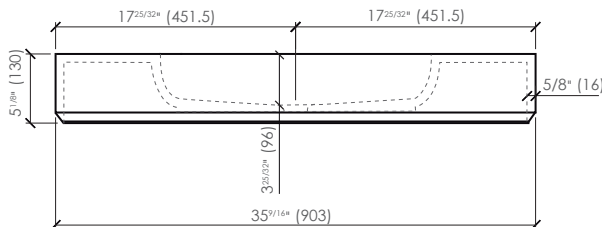

## DIMENSIONS AND WEIGHT

Length	35 <sup>9/16</sup> " (903 mm)
Width	18 <sup>29/32</sup> " (480 mm)
Height	5 <sup>1/8</sup> " (130 mm)
Weight	49.4 lb (22.4 kg)

Approximate measurements. The manufacturer accepts 5 mm (0.2") variance.  
Products and specifications shown are subject to change without notice.  
Please contact AD Waters for any further inquiries, spare parts, etc.