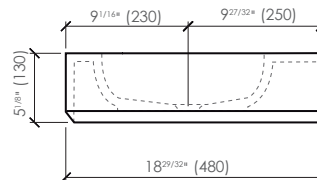

## DIMENSIONS AND WEIGHT

Length	35 <sup>9/16</sup> " (903 mm)
Width	18 <sup>29/32</sup> " (480 mm)
Height	5 <sup>1/8</sup> " (130 mm)
Weight	49.4 lb (22.4 kg)

Approximate measurements. The manufacturer accepts 5 mm (0.2") variance.  
Products and specifications shown are subject to change without notice.  
Please contact AD Waters for any further inquiries, spare parts, etc.