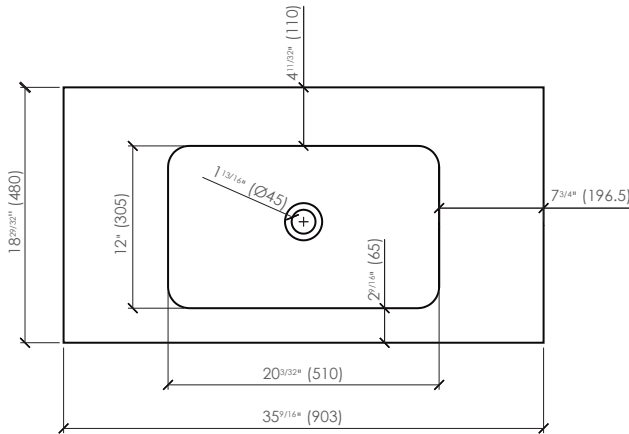

## FEATURES

- Nanobath: Bacteriostatic and fungistatic.
- Metalface: Extra coating to improve hardness and strength of washbasin finish.
- Washbasin without overflow.
- Faucet hole:
  - No hole.
  - One hole.
  - Three holes for 8" c/c.
  - Custom hole drilling available upon request.

## DIMENSIONS AND WEIGHT

Length	35 <sup>9/16</sup> " (903 mm)
Width	18 <sup>29/32</sup> " (480 mm)
Height	5 <sup>1/8</sup> " (130 mm)
Weight	49.4 lb (22.4 kg)

Approximate measurements. The manufacturer accepts 5 mm (0.2") variance.  
Products and specifications shown are subject to change without notice.  
Please contact AD Waters for any further inquiries, spare parts, etc.