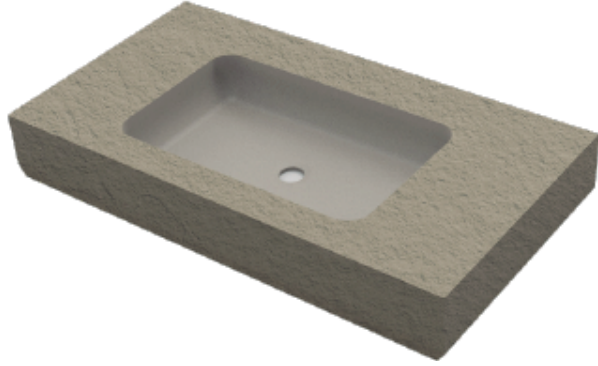

# fiora

COD 010121.FT.003.02\_EN

# Fontana

MPC103

## TEXTURE

Top and sides: Slate.  
Basin interior: Smooth.