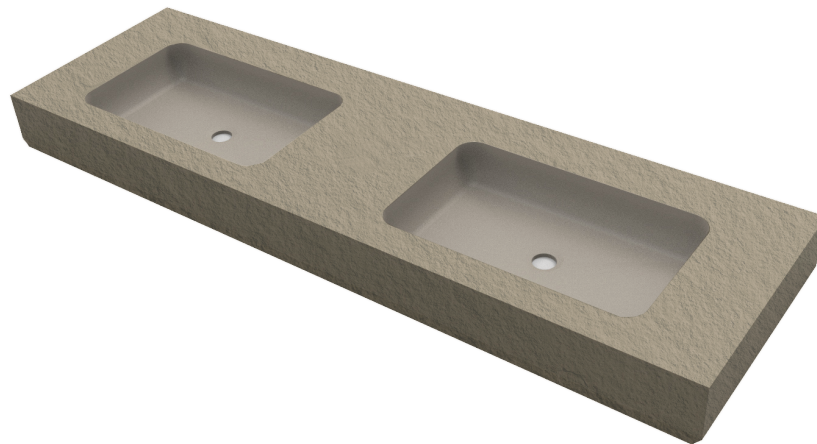

MATERIAL

Silexpol® (mix of polyurethane resins, silica and other minerals).

TEXTURE

Top and sides: Slate.
Basin interior: Smooth.

COLORS

In stock:

On order:

INCLUDED

- Installation instructions and owner's manual.

NOT INCLUDED

- Drain.
- P-trap.
- Bracket system.

FEATURES

- Nanobath: Bacteriostatic and fungistatic.
- Metalface: Extra coating to improve hardness and strength of washbasin finish.
- Washbasin without overflow.
- Faucet hole:
 - No hole.
 - One hole.
 - Three holes for 8" c/c.
 - Custom hole drilling available upon request.

INSTALLATION

- For wall-mounted installation.
- Compatible with the following carriers:
 - ZURN Z 1236
 - JOSAM 17380
 - WATTS CA-401

DIMENSIONS AND WEIGHT

Length	63 1/8" (1603 mm)
Width	18 29/32" (480 mm)
Height	5 1/8" (130 mm)
Weight	84.4 lb (38.3 kg)