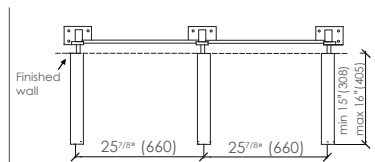

- Installation instructions and owner's manual.

NOT INCLUDED

- Drain.
- P-trap.
- Bracket system.

FEATURES

- Nanobath: Bacteriostatic and fungistatic.
- Metalface: Extra coating to improve hardness and strength of washbasin finish.
- Washbasin without overflow.
- Faucet hole:
 - No hole.
 - One hole.
 - Three holes for 8" c/c.
 - Custom hole drilling available upon request.

INSTALLATION

- For wall-mounted installation.
- Compatible with the following carriers:
 - ZURN Z 1236
 - JOSAM 17380
 - WATTS CA-401

DIMENSIONS AND WEIGHT

Length	63 1/8" (1603 mm)
Width	18 29/32" (480 mm)
Height	5 1/8" (130 mm)
Weight	84.4 lb (38.3 kg)

Approximate measurements. The manufacturer accepts 5 mm (0.2") variance. Products and specifications shown are subject to change without notice. Please contact AD Waters for any further inquiries, spare parts, etc.