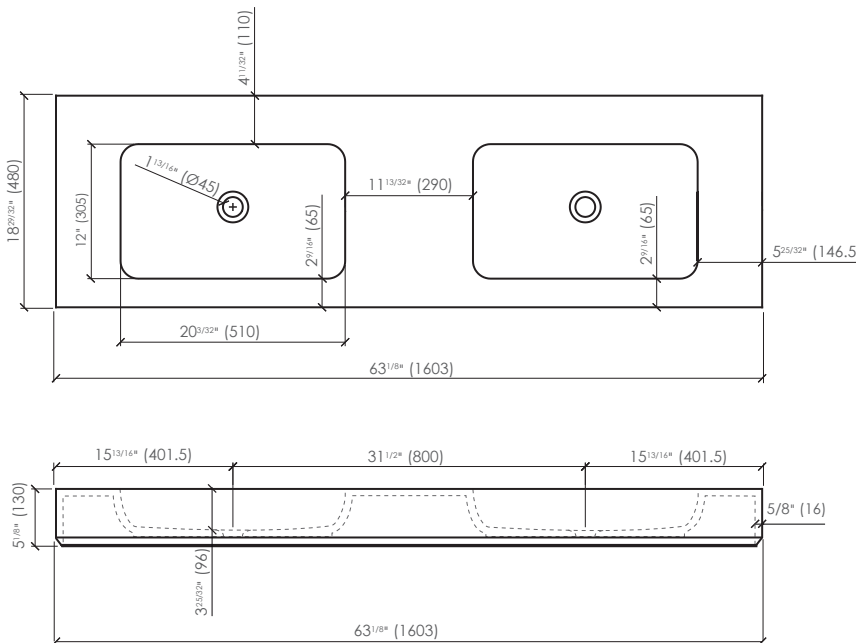

- Installation instructions and owner's manual.

NOT INCLUDED

- Drain.
- P-trap.
- Bracket system.

FEATURES

- Nanobath: Bacteriostatic and fungistatic.
- Metalface: Extra coating to improve hardness and strength of washbasin finish.
- Washbasin without overflow.
- Faucet hole:
 - No hole.
 - One hole.
 - Three holes for 8" c/c.
 - Custom hole drilling available upon request.

INSTALLATION

- For wall-mounted installation.
- Compatible with the following carriers:
 - ZURN Z 1236
 - JOSAM 17380
 - WATTS CA-401

DIMENSIONS AND WEIGHT

Length	63 1/8" (1603 mm)
Width	18 29/32" (480 mm)
Height	5 1/8" (130 mm)
Weight	84.4 lb (38.3 kg)

Approximate measurements. The manufacturer accepts 5 mm (0.2") variance. Products and specifications shown are subject to change without notice. Please contact AD Waters for any further inquiries, spare parts, etc.