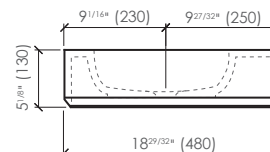

- Installation instructions and owner's manual.

NOT INCLUDED

- Drain.
- P-trap.
- Bracket system.

FEATURES

- Nanobath: Bacteriostatic and fungistatic.
- Metalface: Extra coating to improve hardness and strength of washbasin finish.
- Washbasin without overflow.
- Faucet hole:
 - No hole.
 - One hole.
 - Three holes for 8" c/c.
 - Custom hole drilling available upon request.

INSTALLATION

- For wall-mounted installation.
- Compatible with the following carriers:
 - ZURN Z 1236
 - JOSAM 17380
 - WATTS CA-401

DIMENSIONS AND WEIGHT

Length	63 1/8" (1603 mm)
Width	18 29/32" (480 mm)
Height	5 1/8" (130 mm)
Weight	84.4 lb (38.3 kg)

Approximate measurements. The manufacturer accepts 5 mm (0.2") variance. Products and specifications shown are subject to change without notice. Please contact AD Waters for any further inquiries, spare parts, etc.