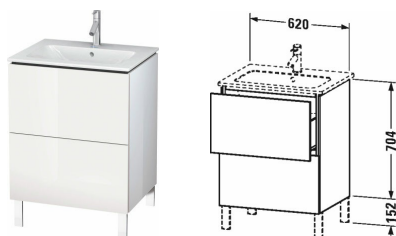

**L-Cube Vanity unit floor-standing # LC6625**

| &lt; 620 mm &gt; |

Vanity unit floor-standing	Dimension	Weight	Order number
2 pull-out compartments, upper pull-out compartment including cut-out for siphon and siphon cover, for ME by Starck # 233663			
<b>Colors</b>			
M07 Concrete Grey Matt Decor M11 Cashmere Oak M12 Brushed Oak Real wood veneer M13 American Walnut Real wood veneer M16 Black Oak M18 White Matt Decor M21 Walnut Dark Decor M22 White High Gloss Decor M30 Natural Oak M35 Oak Terra M38 Dolomiti Grey High Gloss Lacquer M40 Black High Gloss Lacquer M43 Basalt Matt Decor M49 Graphite Matt Decor M53 Chestnut Dark Decor M69 Brushed Walnut Real wood veneer M71 Mediterranean Oak Real wood veneer M72 Brushed Dark Oak Real wood veneer M75 Linen Decor M79 Natural Walnut Decor M80 Graphit Super Matt M85 White High Gloss Lacquer M86 Cappuccino High Gloss Lacquer M89 Flannel Grey High Gloss Lacquer M90 Flannel Grey Satin Matt Lacquer M91 Taupe Matt Decor			
<b>Variant</b>			
	620 x 481 mm		LC6625
<b>Infobox</b>			
# LC 6625, LC 6626 and LC 6627 available from stock: 18- White Matt, 22- White High Gloss, 69- Brushed Walnut, 72- Brushed Dark Oak, Space saving siphon # 005076 is recommended, Interior modules can not be retrofitted and are factory installed., Legs # UV 9991, UV 9992 or # UV 9993, UV 9994 are mandatory for installation and required to be ordered as a separate line item, Floorstanding vanities require wall fixation as per installation instructions, Legs # UV 9991, UV 9992 are recommended, Legs # UV 9993, UV 9994 are recommended, Legs not included in delivery, please order separately, Please specify when ordering:; - interior system yes / no, - walnut 77 or maple 78			
<b>Accessory</b>			
Additional modules Interior system in solid wood, for cabinet widths 620 mm	620 mm		UV9820
<b>Suitable products</b>			
Plinth leg Aluminium matt, 2 pieces, 152 x 44 x 10 mm	152 x 44 x 10 mm		UV9991
Plinth leg Aluminium matt, 4 pieces, 152 x 44 x 10 mm	152 x 44 x 10 mm		UV9992
Plinth leg Chrome, 2 pieces, 152 x 44 x 10 mm	152 x 44 x 10 mm		UV9993