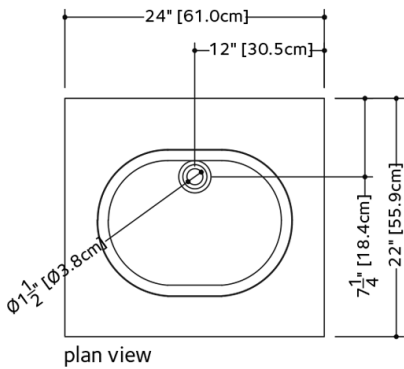

TECHNICAL DETAILS

- **Width:** 22"
- **Length:** 24"
- **Height:** 4"
- **Weight:** 25 lbs / 11 kg

VOV 24

WETSTYLE cannot be held responsible for any technical errors and reserves the right to make revisions without notice. Approximate measurement. The manufacturer accepts 1/4" (6.35mm) variance.