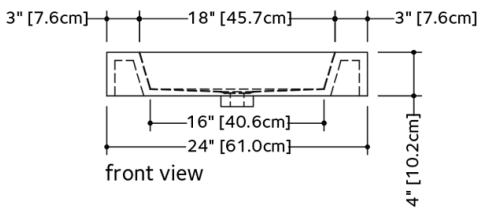

TECHNICAL DETAILS

- **Width:** 22"
- **Length:** 24"
- **Height:** 4"
- **Weight:** 25 lbs / 11 kg

VOV 24

WETSTYLE cannot be held responsible for any technical errors and reserves the right to make revisions without notice. Approximate measurement. The manufacturer accepts 1/4" (6.35mm) variance.