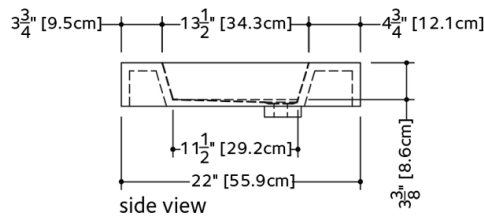

TECHNICAL DETAILS

- **Width:** 22"
- **Length:** 24"
- **Height:** 4"
- **Weight:** 25 lbs / 11 kg

VOV 24

WETSTYLE cannot be held responsible for any technical errors and reserves the right to make revisions without notice. Approximate measurement. The manufacturer accepts 1/4" (6.35mm) variance.