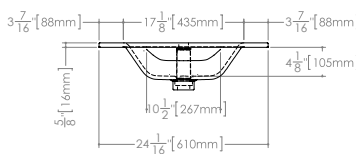

### Lavatory **VELXS 24** from the Element collection

inch 24 x 20 x 5/8 mm 610 x 508 x 16

Top view

Front view

Profile view

WETSTYLE cannot be held responsible for any technical errors and reserves the right to make revisions without notice.