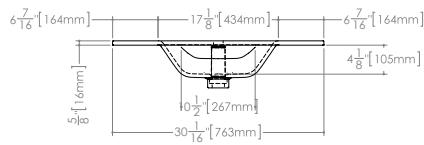

Compatible integrated countertop for **C2 30CO** console

Lavatory **VELXS 30** from the Element collection

inch 24 x 20 x 5/8 mm 610 x 508 x 16

Front view

WETSTYLE cannot be held responsible for any technical errors and reserves the right to make revisions without notice.

Approximate measurement. The manufacturer accept 1/4" (6.35mm) variance.

www.WETSTYLE.COM - Montreal - Canada
Tel. 1 888.536.9001 - service@wetstyle.com