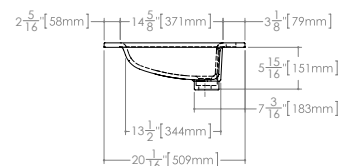

### Lavatory **VELXS 24** from the Element collection

inch 24 x 20 x 5/8 mm 610 x 508 x 16

Top view

Front view

Profile view

WETSTYLE cannot be held responsible for any technical errors and reserves the right to make revisions without notice.