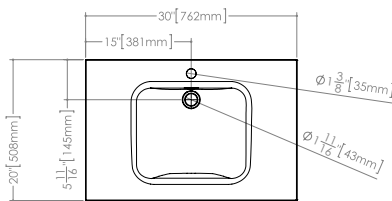

WETSTYLE cannot be held responsible for any technical errors and reserves the right to make revisions without notice.

Approximate measurement. The manufacturer accept 1/4" (6.35mm) variance.

www.WETSTYLE.COM - Montreal - Canada  
Tel. 1 888.536.9001 - service@wetstyle.com

### Lavatory **VELXS 30** from the Element collection

inch 24 x 20 x 5/8 mm 610 x 508 x 16

Top view

Front view

Profile view

WETSTYLE cannot be held responsible for any technical errors and reserves the right to make revisions without notice.