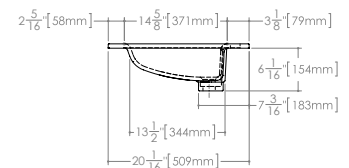

### Lavatory **VELXS 30** from the Element collection

inch 24 x 20 x 5/8 mm 610 x 508 x 16

Top view

Front view

Profile view

WETSTYLE cannot be held responsible for any technical errors and reserves the right to make revisions without notice.