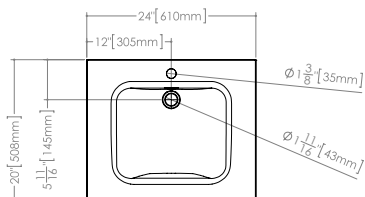

WETSTYLE cannot be held responsible for any technical errors and reserves the right to make revisions without notice.

Approximate measurement. The manufacturer accept 1/4" (6.35mm) variance.

www.WETSTYLE.COM - Montreal - Canada  
Tel. 1 888.536.9001 - service@wetstyle.com

### Lavatory **VELXS 24** from the Element collection

inch 24 x 20 x 5/8 mm 610 x 508 x 16

Top view

Front view

Profile view

WETSTYLE cannot be held responsible for any technical errors and reserves the right to make revisions without notice.