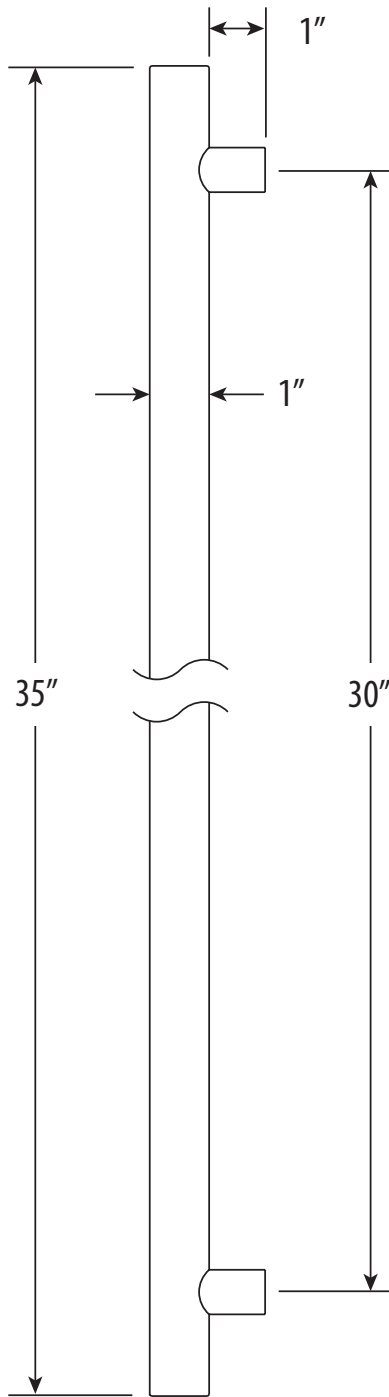

CONTEMPORARY 30" APPLIANCE PULL

HCP-3000

• FITS MATERIALS FROM 1/4" TO 1-1/2" THICK

 **ECO BRASS**  
HIGH PERFORMANCE LEAD FREE BRASS

*DIMENSIONS MAY VARY AND ARE SUBJECT TO CHANGE. NO RESPONSIBILITY IS ASSUMED FOR USE OF SUPERCEDED OR VOIDED DATA*