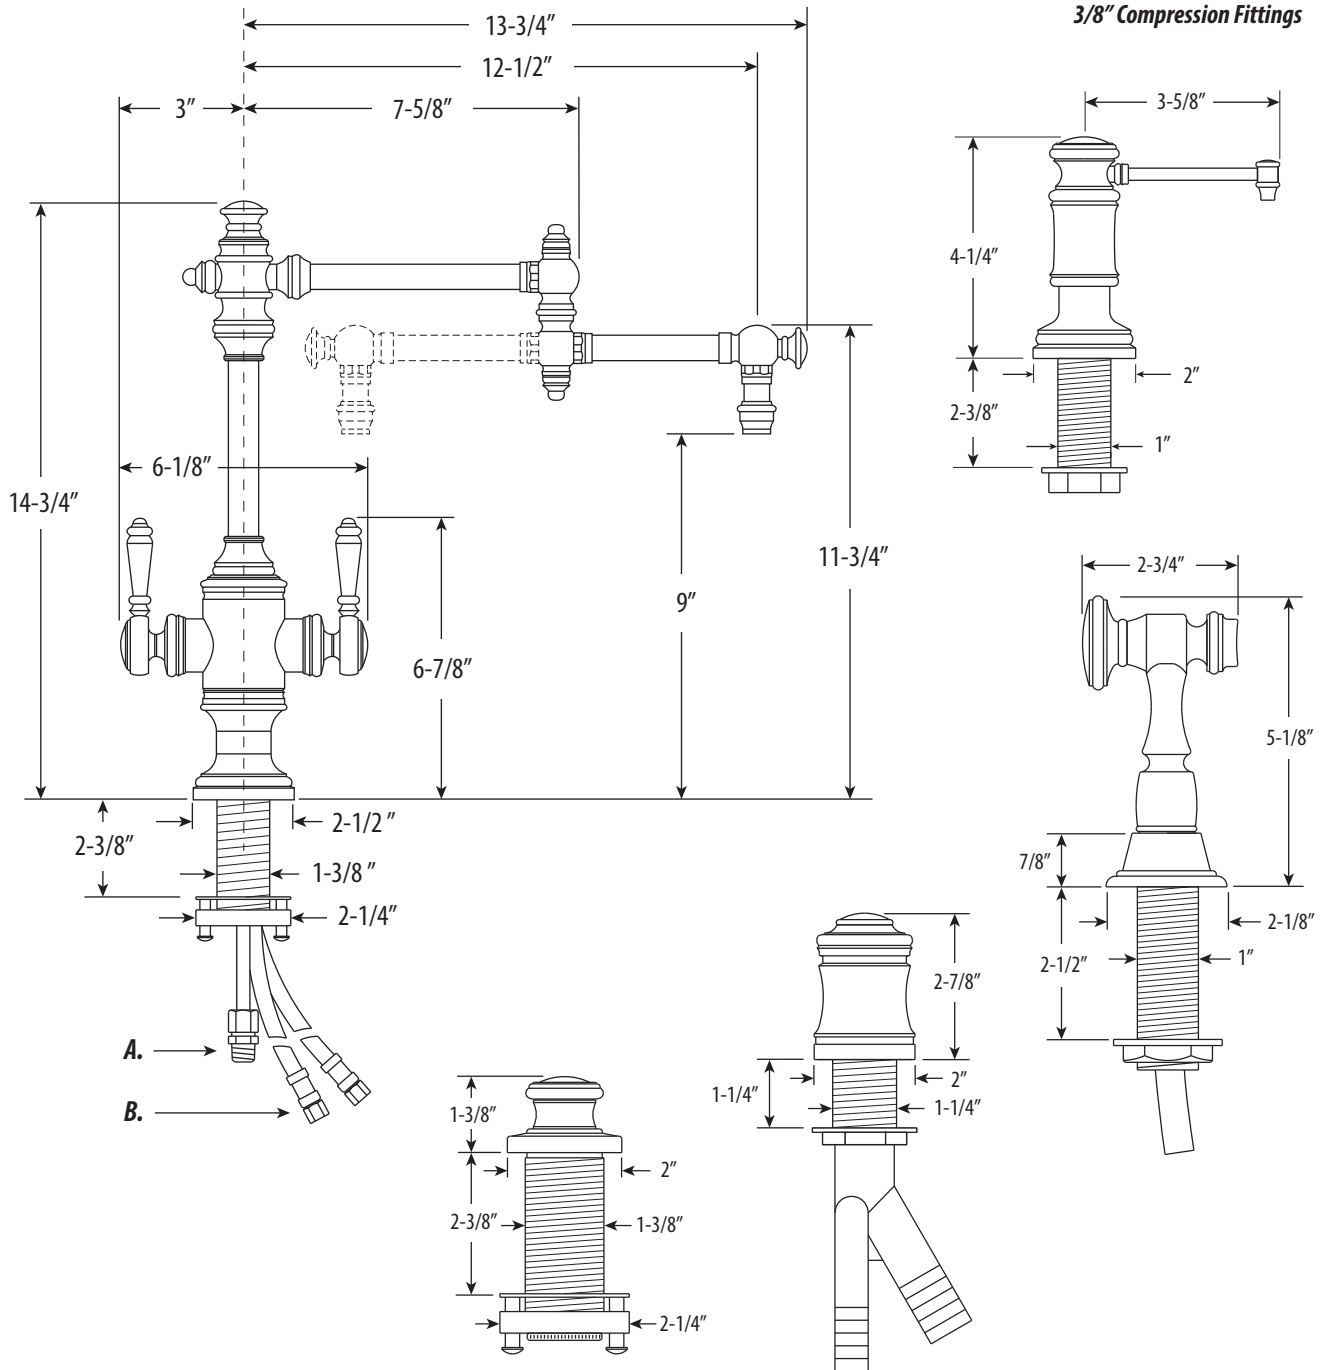

## TOWSON TWO HANDLE KITCHEN FAUCET / 12" SPOUT / 4PC. SUITE

# 8010-12-4

- MAX COUNTER THICKNESS 2-3/8"
- MINIMUM INSTALL HOLE SIZE 1-1/2"

- A. Side Spray Connection with 1/4" NPT Pipe Fitting
- B. Supply Hoses - 20" Long with 3/8" Compression Fittings

DIMENSIONS MAY VARY AND ARE SUBJECT TO CHANGE. NO RESPONSIBILITY IS ASSUMED FOR USE OF SUPERCEDED OR VOIDED DATA