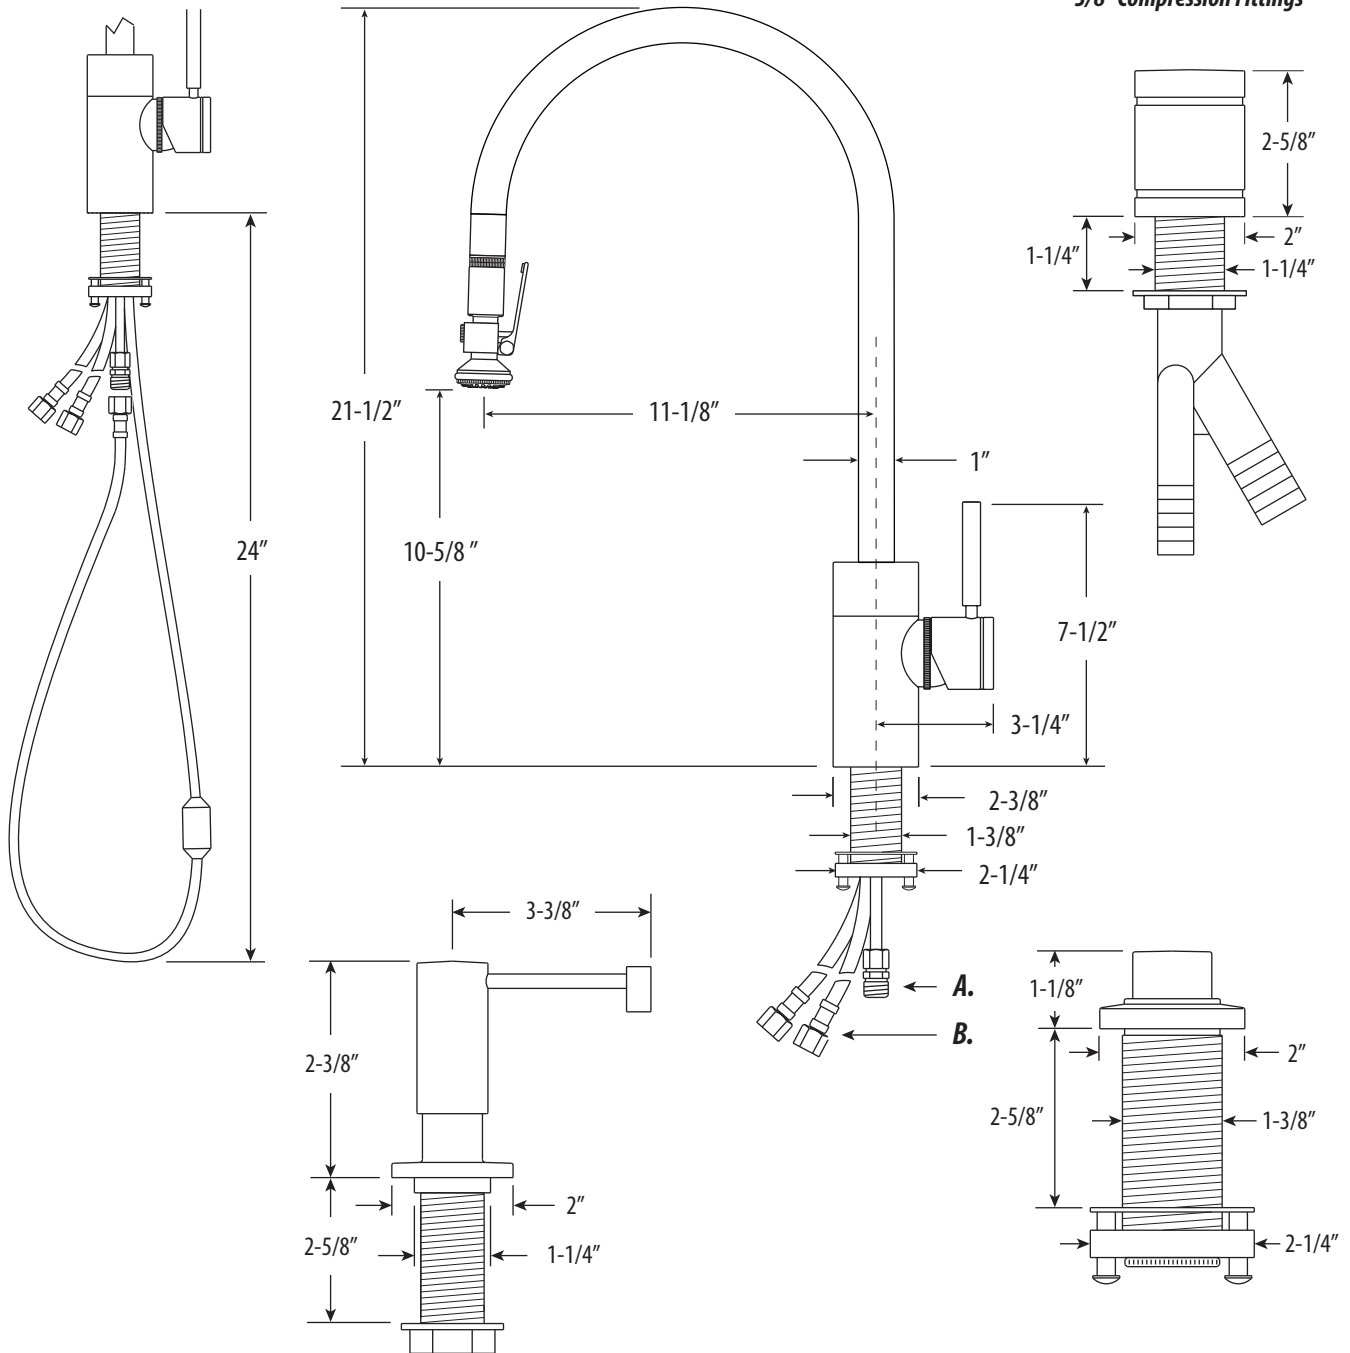

CONTEMPORARY EXTENDED REACH PLP PULLDOWN FAUCET / 4PC. SUITE

5700-4

- MAX COUNTER THICKNESS 2-3/8"
- MINIMUM INSTALL HOLE SIZE 1-1/2"

- A. *Spray Connection with 3/8" Compression Fitting*
- B. *Supply Hoses - 20" Long with 3/8" Compression Fittings*

DIMENSIONS MAY VARY AND ARE SUBJECT TO CHANGE. NO RESPONSIBILITY IS ASSUMED FOR USE OF SUPERCEDED OR VOIDED DATA