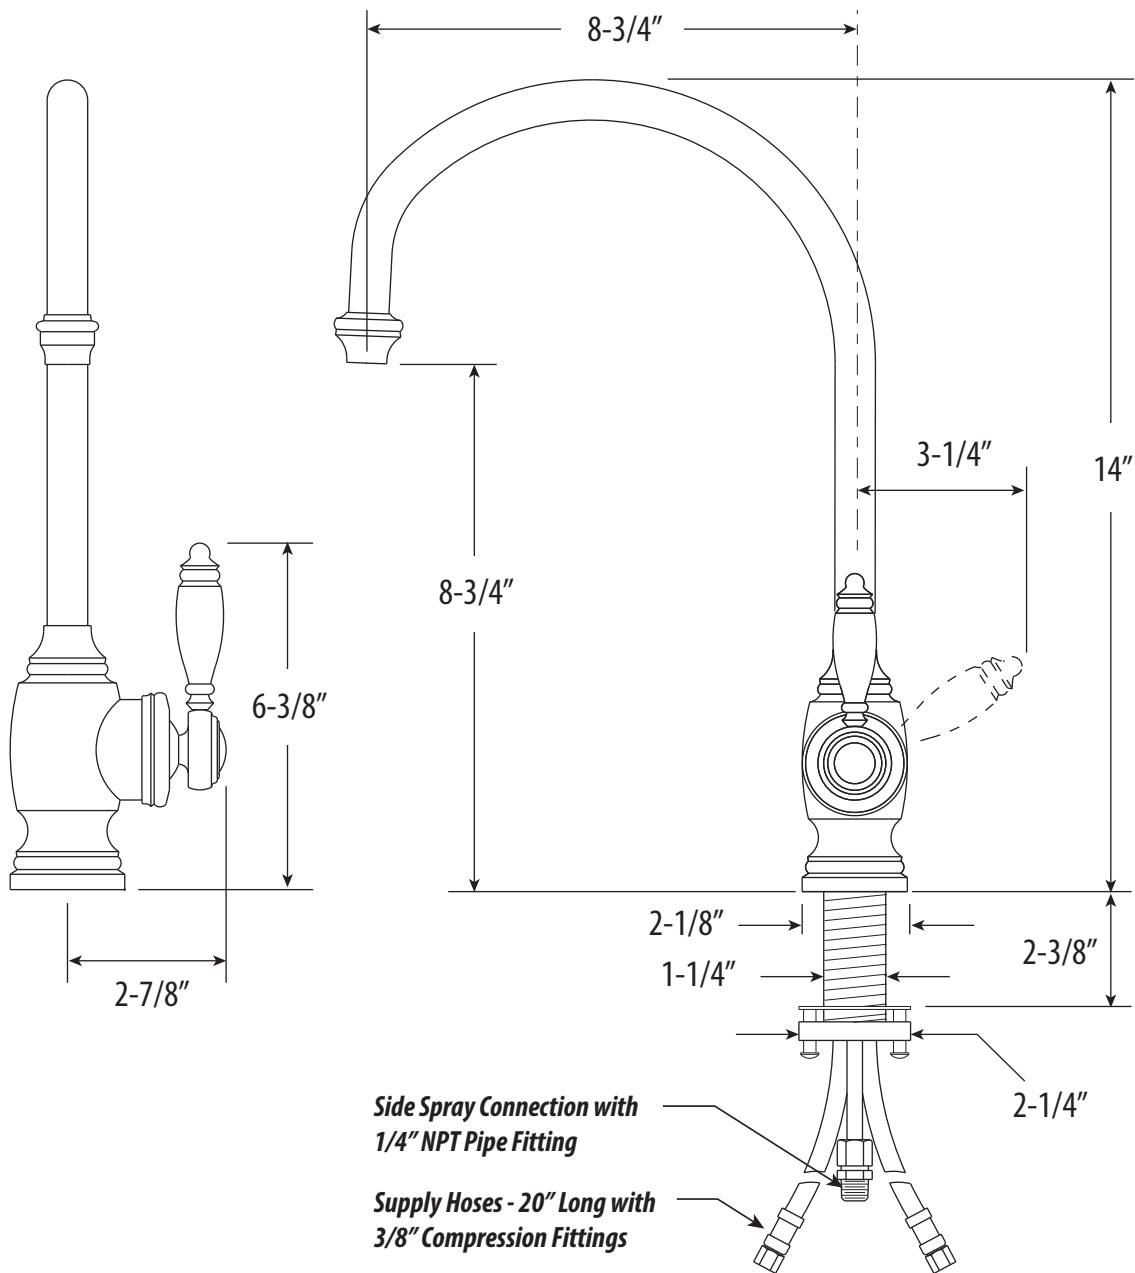

HAMPTON KITCHEN FAUCET

4300

- MAX COUNTER THICKNESS 2-3/8"
- MINIMUM INSTALL HOLE SIZE 1-3/8"

DIMENSIONS MAY VARY AND ARE SUBJECT TO CHANGE. NO RESPONSIBILITY IS ASSUMED FOR USE OF SUPERCEDED OR VOIDED DATA