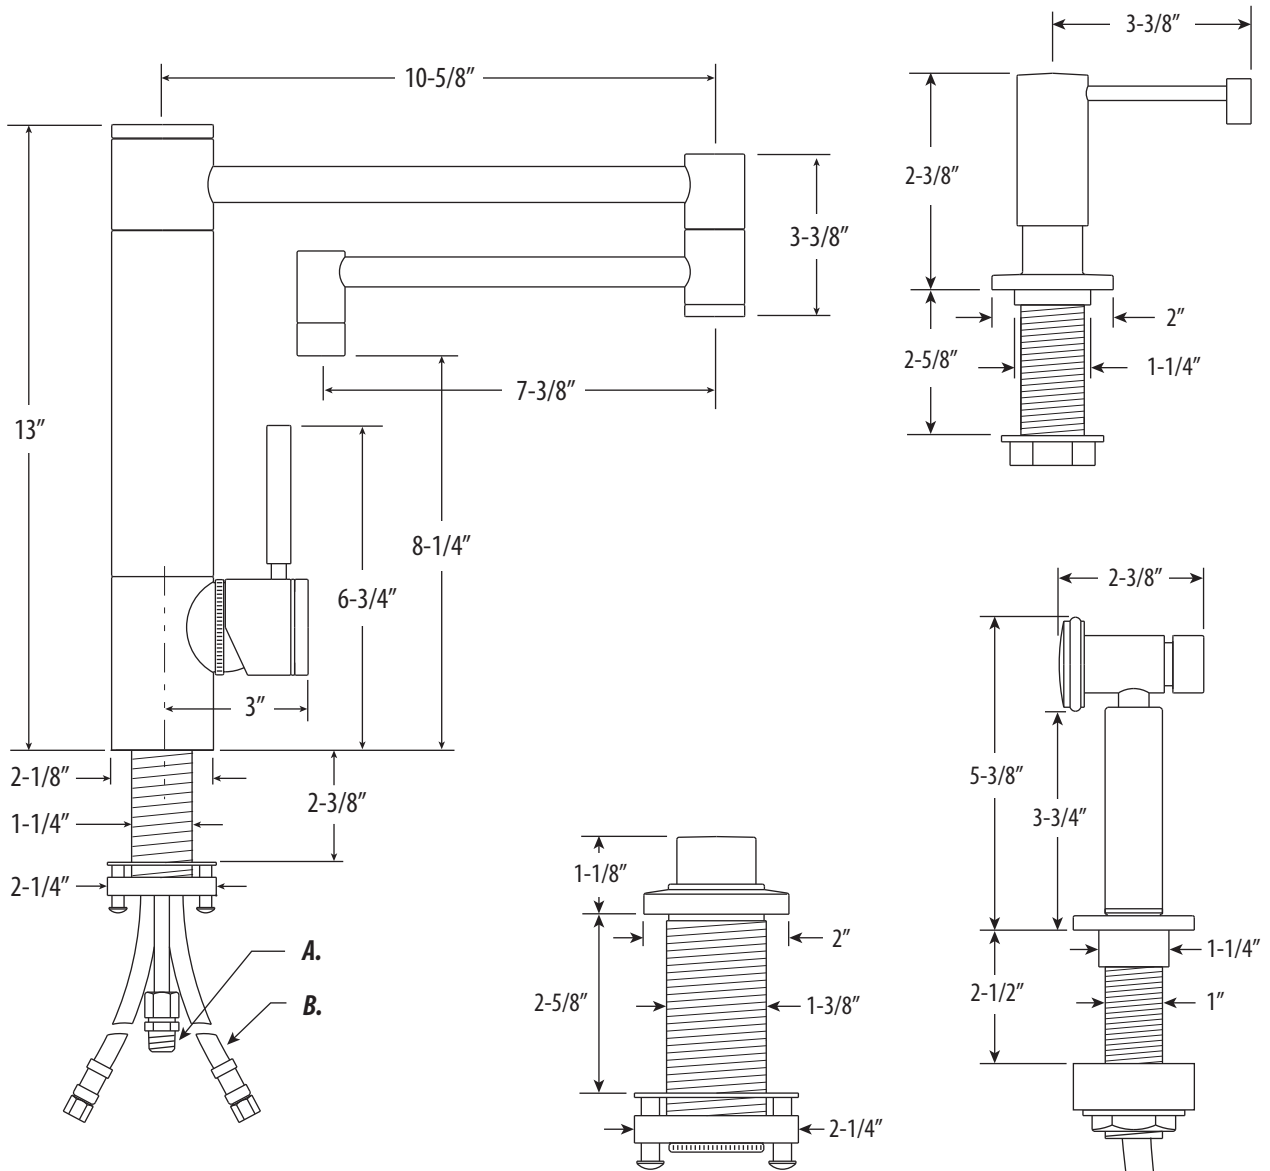

## HUNLEY KITCHEN FAUCET / 18" ARTICULATED SPOUT / 3PC. SUITE

# 3600-18-3

- MAX COUNTER THICKNESS 2-3/8"
- MINIMUM INSTALL HOLE SIZE 1-3/8"

- A. Side Spray Connection with 1/4" NPT Pipe Fitting
- B. Supply Hoses - 20" Long with 3/8" Compression Fittings

DIMENSIONS MAY VARY AND ARE SUBJECT TO CHANGE. NO RESPONSIBILITY IS ASSUMED FOR USE OF SUPERCEDED OR VOIDED DATA