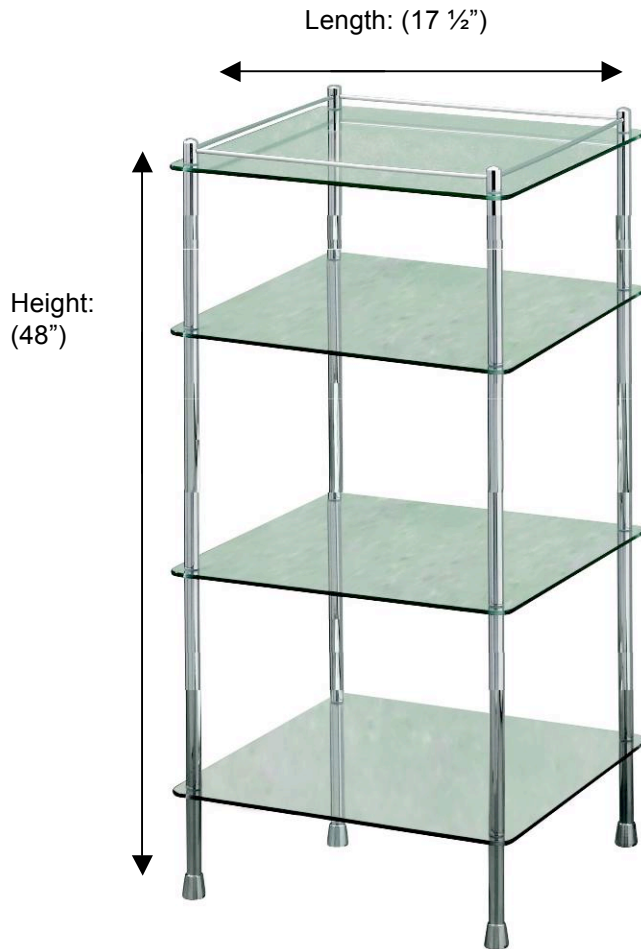

ESSENTIALS

57404 Four Tier Glass Shelf Unit

**Description:**

Four tier glass shelf unit

Finishes:

-  CR – Chrome
-  PV – Polished Brass
-  UB – Unlacquered Brass
-  MB – Matte Black
-  NI – Polished Nickel
-  ES – Satin Nickel
-  GD – Gold

Material:

Brass
Tempered glass

Depth: (17 1/2")
Equal shelf spacing

Country of Origin:

Portugal

All Dimensions are approximate