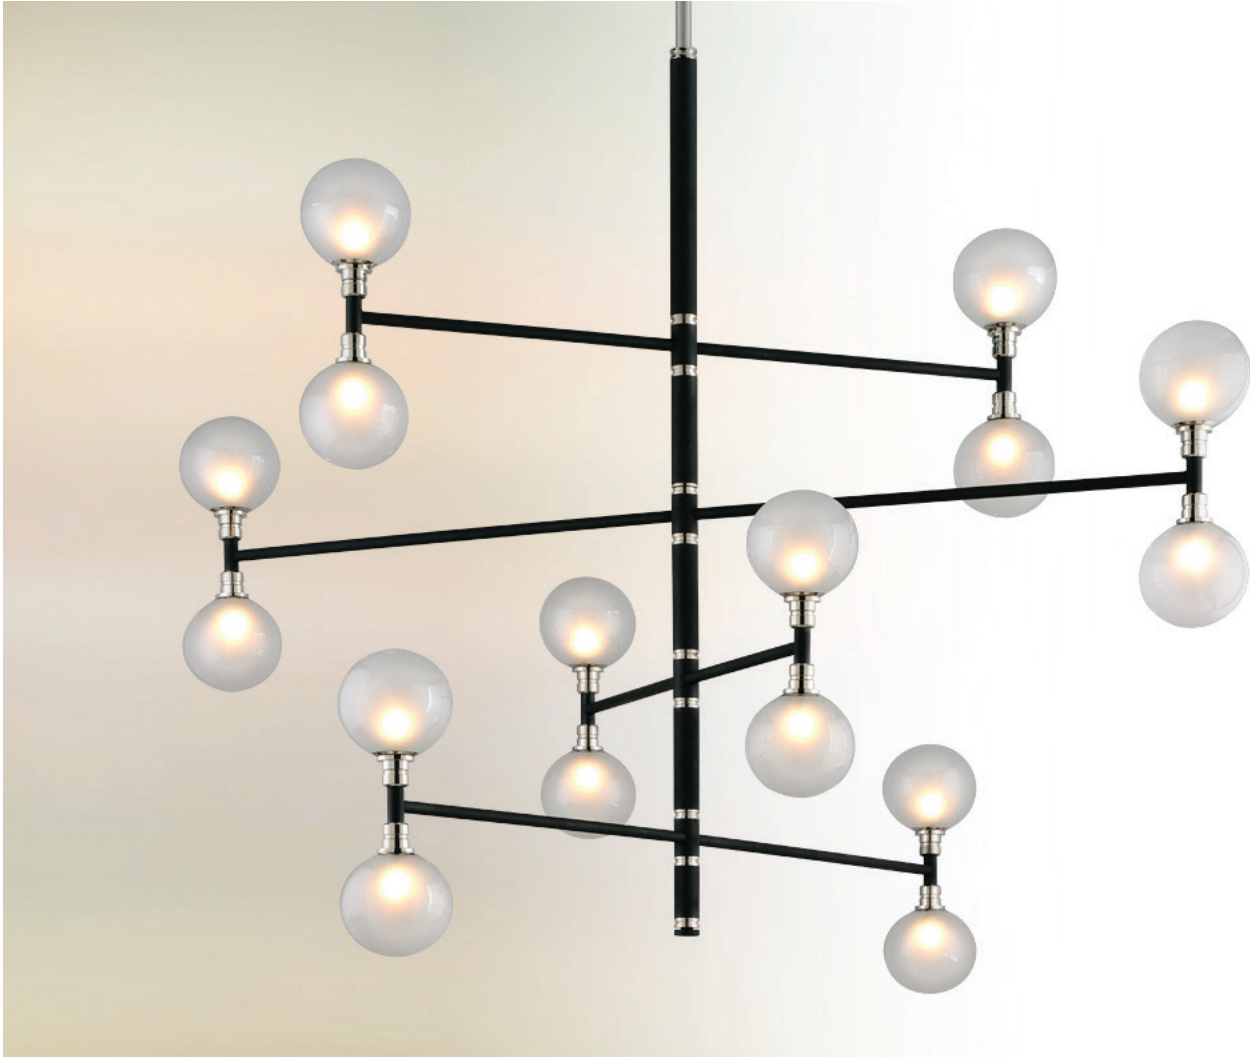

ANDROMEDA

F4827

INTERIOR HANGING

Hand-Worked Wrought Iron

Clear Glass, Frosted Inside

Carbide Black and Polished Nickel

56"W 44"H 93" Max HT

Canopy: 7"W 0.75"D

16 - 50W G9 included

Includes 4 stems with hang-straight canopy 1-6", 2-12", 1-18"

TROY LIGHTING

Est. 1963

14508 Nelson Avenue, City of Industry, CA, USA (91744) Phone: 626-336-4511 Fax: 626-330-4266 www.troy-lighting.com