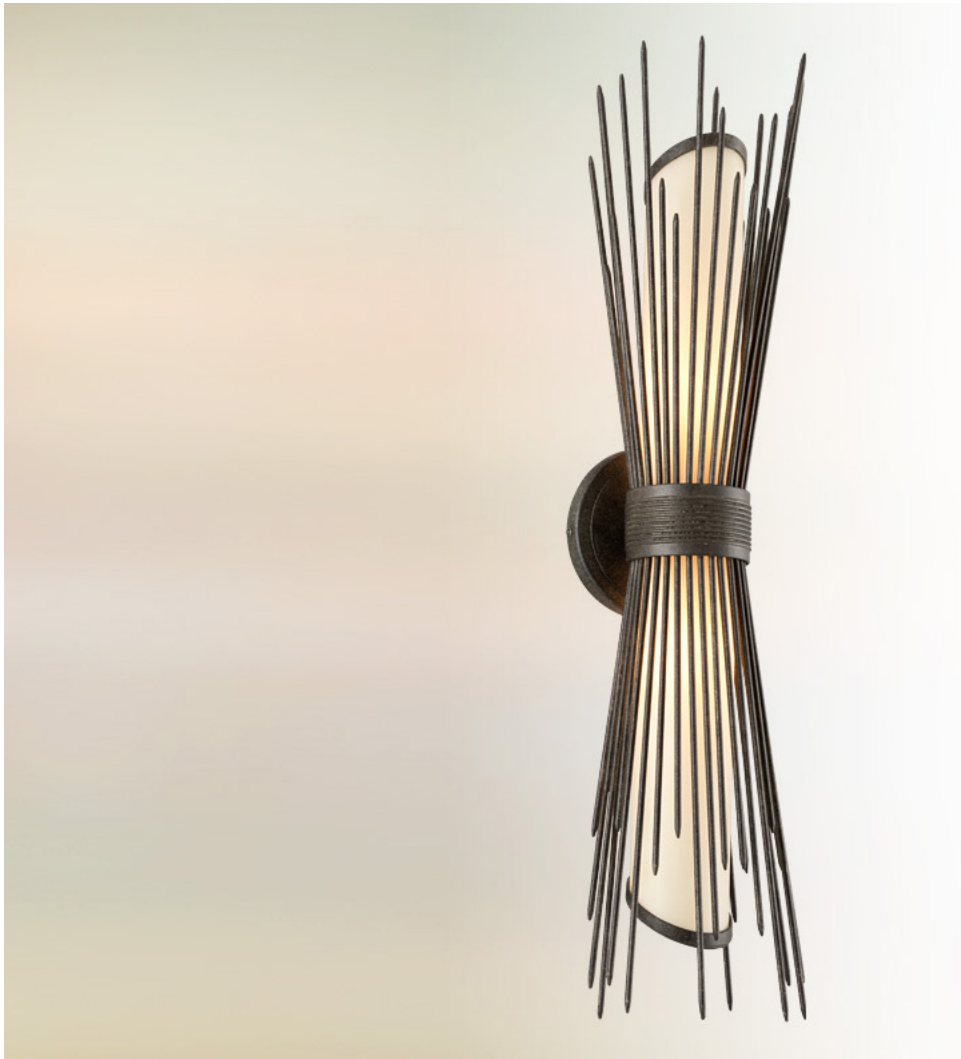

BLINK

B4273

EXTERIOR WALL SCONCE <L>

Hand-crafted Aluminum

Provence Glass

French Iron Finish

8"W 30"H 6.25"P 15"TCD

Backplate: 5.5"W 0.75"D

2-60W Med Base

P = Projection

TCD = Top to Center Dimension

TROY LIGHTING

Est. 1963

14508 Nelson Avenue, City of Industry, CA, USA (91744) Phone: 626-336-4511 Fax: 626-330-4266 www.troy-lighting.com