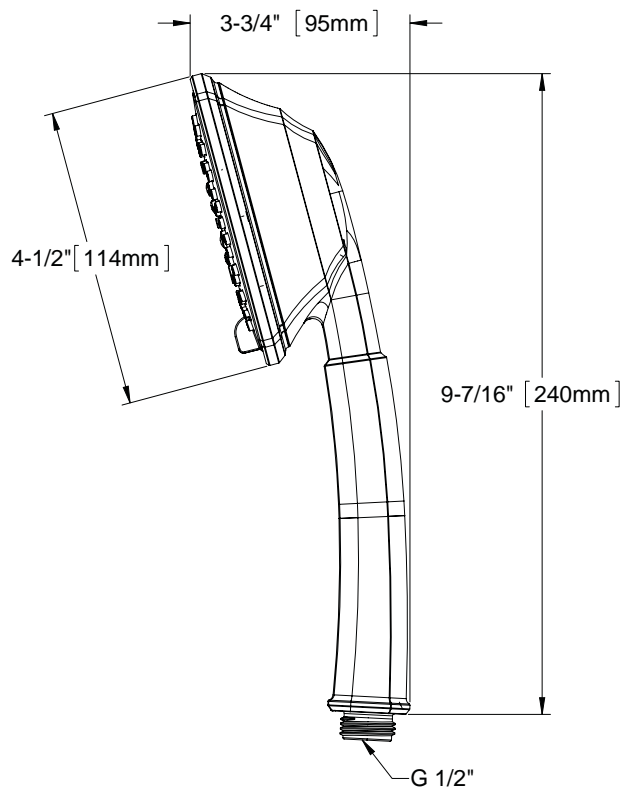

TS301FL55

Traditional Collection Series B Multi-Spray Handshower

SPECIFICATIONS

- Warranty: Lifetime Limited Warranty (Residential Use)
  One Year (Commercial Use)
- Material: Plastics
- Shipping Weight: 1.0 lbs.
- Shipping Dimensions: 4"L x 4-1/4"W x 11-1/4"H
- Maximum Flow Rate: 2.0 gpm (7.6 lpm)

INSTALLATION NOTES

OPTIONAL HANDSHOWER COMPONENTS:

- TS101R: Wall Outlet
- TS101S: Shower Arm Mount
- TS101V: Handshower Wall-Mount
- TS101W60: Shower Hose 60"

TOTO

These dimensions and specifications are subject to change without notice