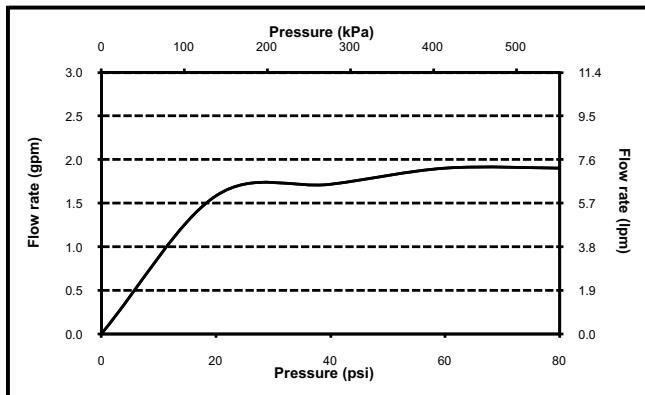

TS301FL55

Traditional Collection Series B Multi-Spray Handshower

SPECIFICATIONS

- Warranty: Lifetime Limited Warranty (Residential Use)
  One Year (Commercial Use)
- Material: Plastics
- Shipping Weight: 1.0 lbs.
- Shipping Dimensions: 4"L x 4-1/4"W x 11-1/4"H
- Maximum Flow Rate: 2.0 gpm (7.6 lpm)

INSTALLATION NOTES

OPTIONAL HANDSHOWER COMPONENTS:

- TS101R: Wall Outlet
- TS101S: Shower Arm Mount
- TS101V: Handshower Wall-Mount
- TS101W60: Shower Hose 60"

TOTO

These dimensions and specifications are subject to change without notice