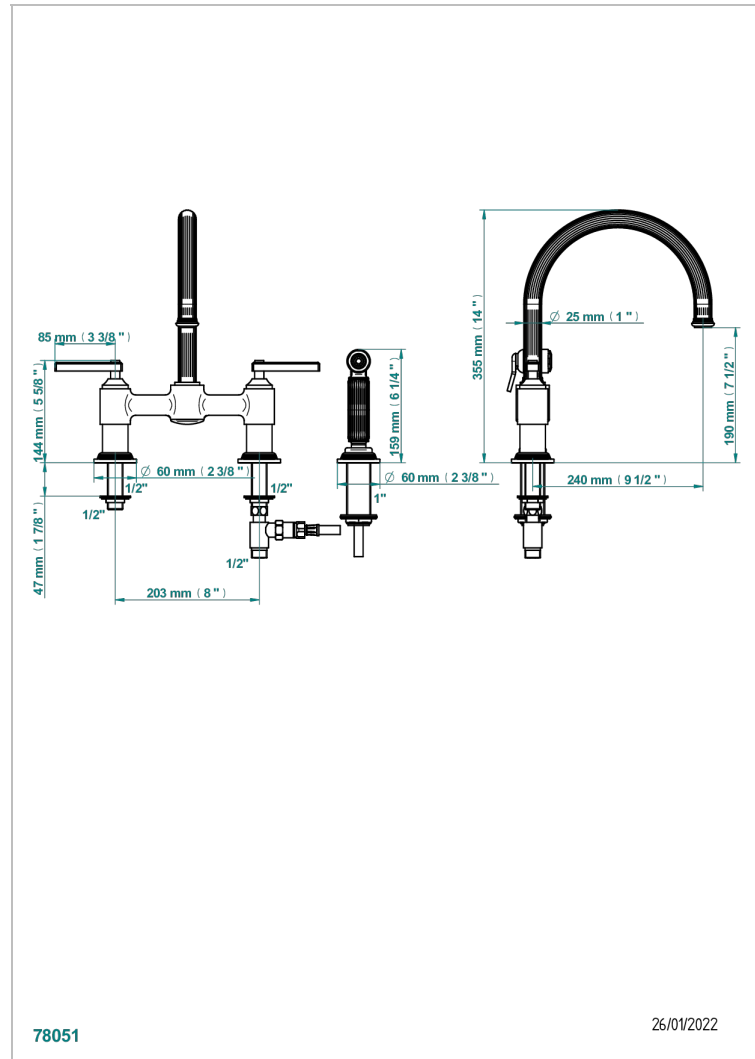

GRAND CENTRAL WITH WHITE ONYX LEVER HANDLE

U9S-159DM/US

THG
PARIS

Two hole bridge kitchen faucet with side spray

78051

26/01/2022

CHARACTERISTIC

- Grand central with white onyx lever handle
- Two hole bridge kitchen faucet with side spray