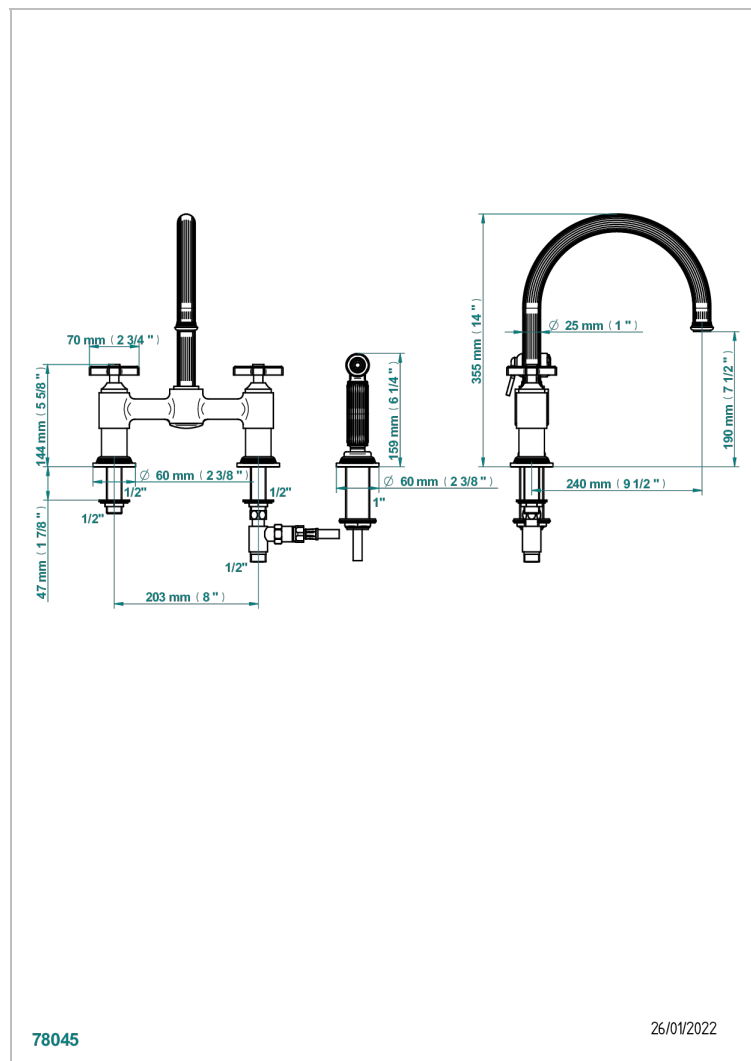

# GRAND CENTRAL WITH BLACK ONYX CROSS HANDLES

U9M-159DM/US

Two hole bridge kitchen faucet with side spray

78045

26/01/2022

## CHARACTERISTIC

- Grand central with black onyx cross handles
- Two hole bridge kitchen faucet with side spray