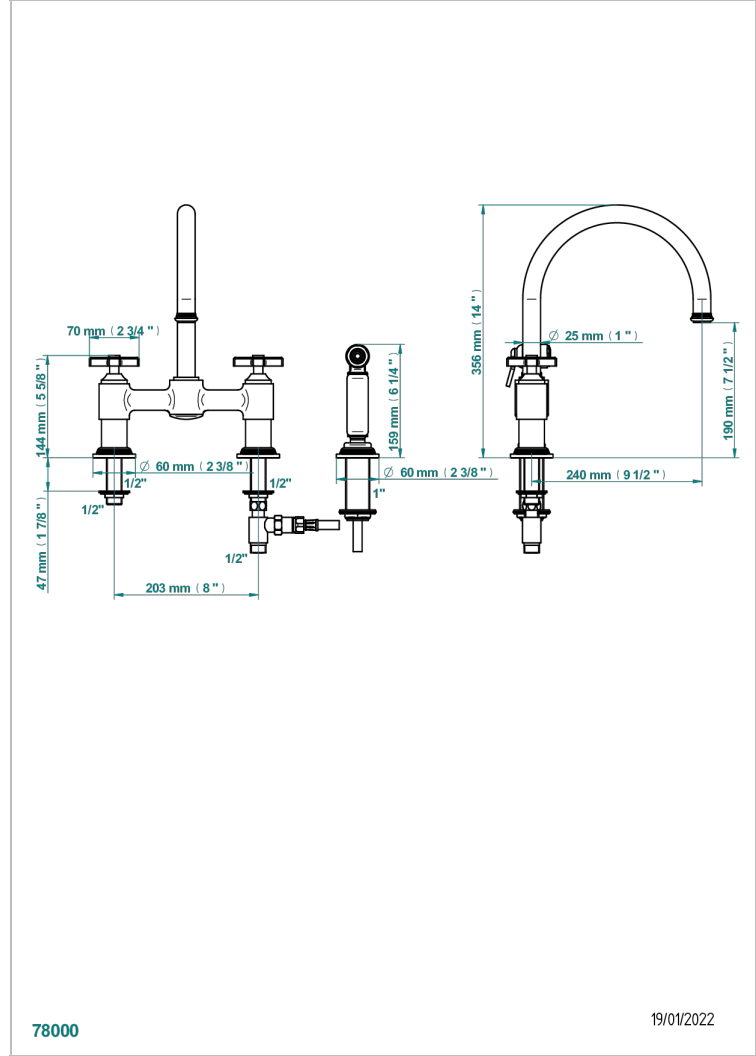

WEST COAST WITH WHITE ONYX CROSS HANDLES

U9G-159DM/US

THG[®]
PARIS

Two hole bridge kitchen faucet with side spray

CHARACTERISTIC

- West Coast with white onyx cross handles
- Two hole bridge kitchen faucet with side spray