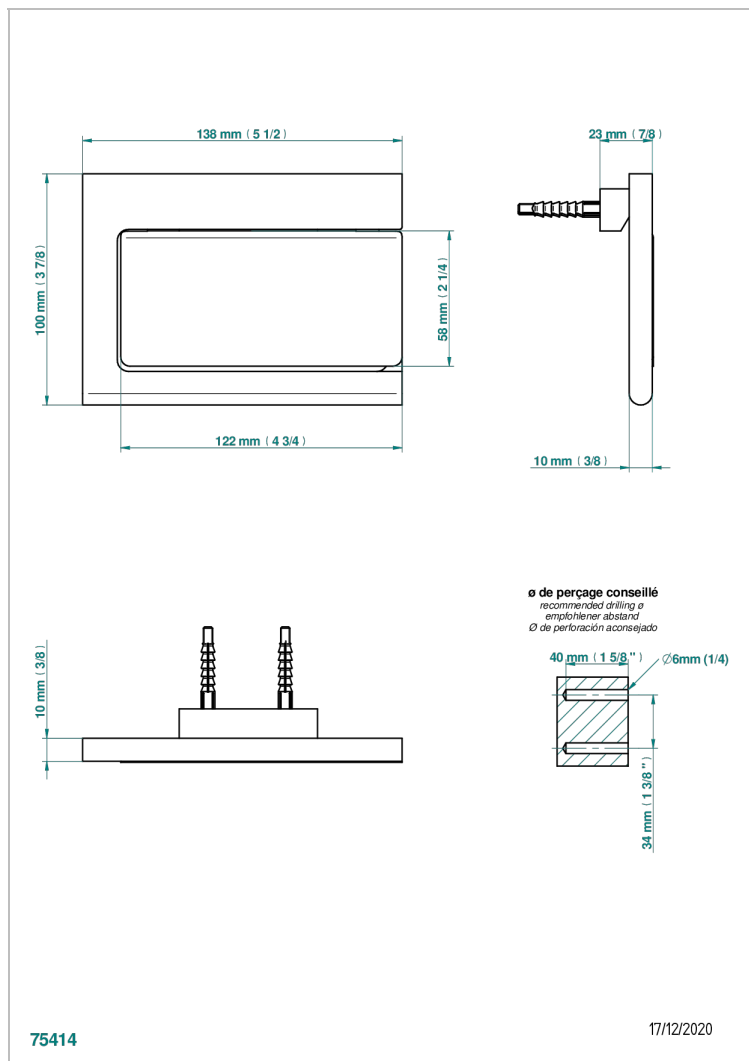

ICON-X CARBON GOLD WITH LEVER HANDLES

U7T-538AC

Toilet paper holder, single mount with cover

CHARACTERISTIC

- Icon-x carbon gold with lever handles
- Toilet paper holder, single mount with cover

AVAILABLE FINITIONS