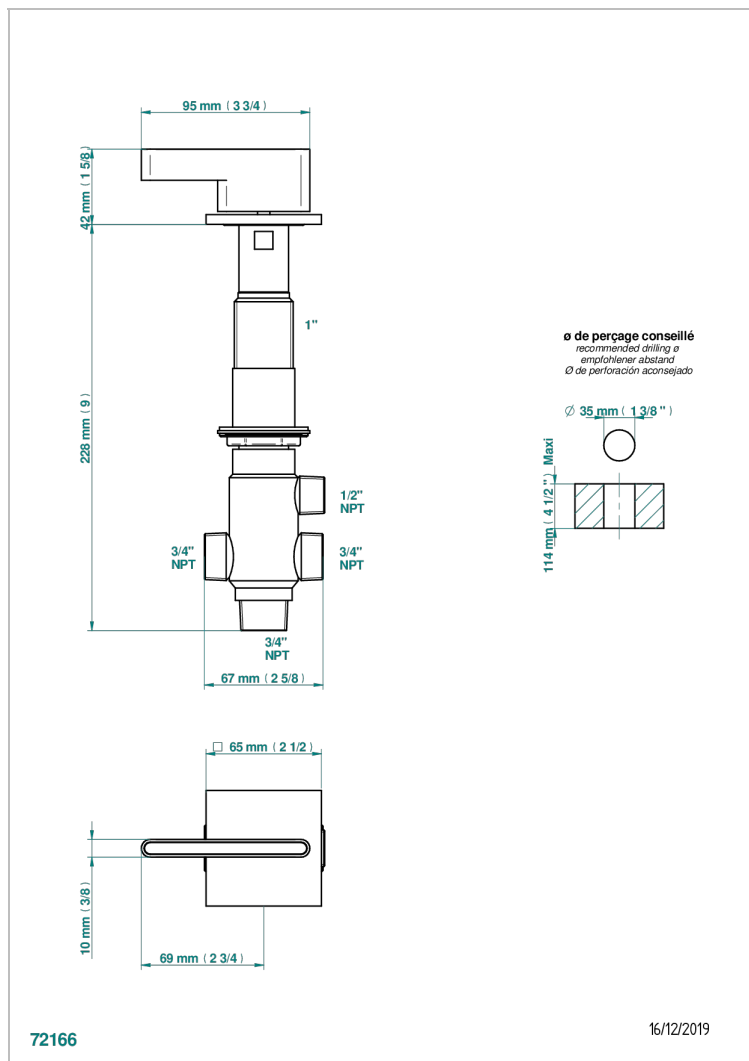

ICON-X CARBON GOLD WITH LEVER HANDLES

U7T-504VGUS

2-function deck diverter with trim

CHARACTERISTIC

- Icon-x carbon gold with lever handles
- 2-function deck diverter with trim

AVAILABLE FINITIONS

Blush PVD - H62
Brass color PVD - H49
Brown bronze color PVD - F33
Chrome polished - A02
Gold color PVD - H52
Gold mat - F07