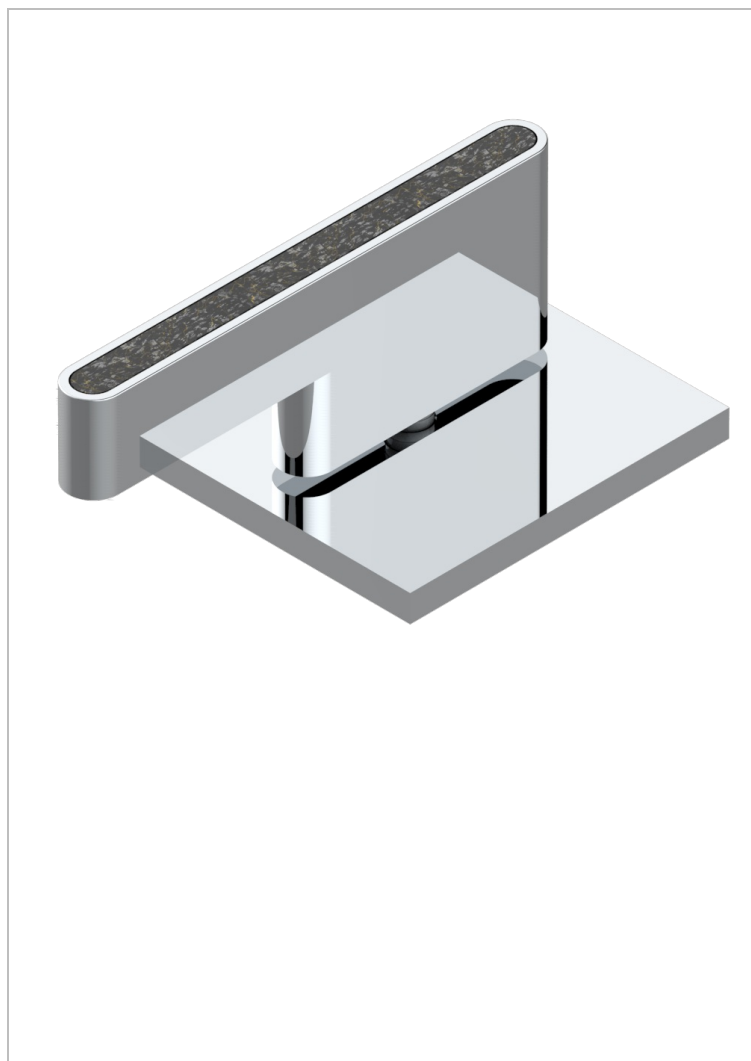

ICON-X CARBON GOLD WITH LEVER HANDLES

U7T-504VGUS

2-function deck diverter with trim

CHARACTERISTIC

- Icon-x carbon gold with lever handles
- 2-function deck diverter with trim

AVAILABLE FINITIONS

Blush PVD - H62
Brass color PVD - H49
Brown bronze color PVD - F33
Chrome polished - A02
Gold color PVD - H52
Gold mat - F07

Gold polished - F01
Graphite PVD - H64
Matt Umber PVD - H67
Matt blush PVD - H60
Matt brass color PVD - H50
Matt brown bronze color PVD - F34

Matt chrome (American satin) - C02
Matt gold color PVD - H53
Matt graphite PVD - H65
Matt nickel (American satin) - C01
Matt nickel color PVD - H56
Nickel antique / Sovereign - H28

Nickel color PVD - H55
Nickel polished - B01
Soft gold - F30
Soft matt gold - F31
Umber PVD - H66