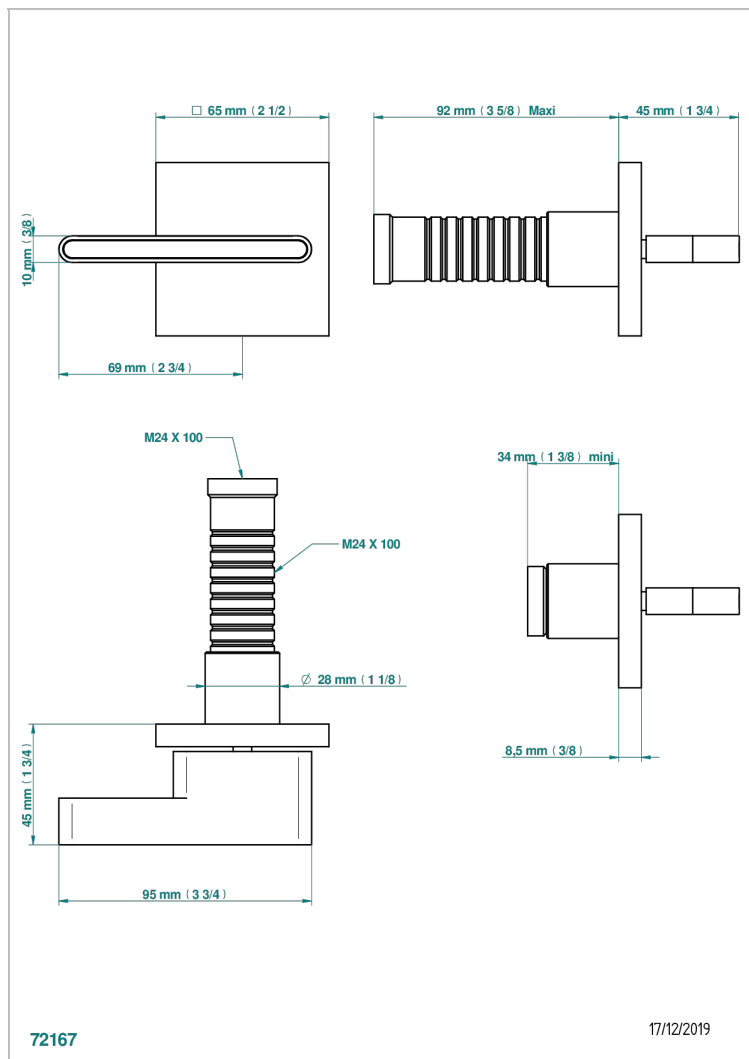

ICON-X CARBON GOLD WITH LEVER HANDLES

U7T-30B

Wall volume control 30 & 32 trim

CHARACTERISTIC

- Icon-x carbon gold with lever handles
- Wall volume control 30 & 32 trim

RELATED SKU'S

- Ref. G00-32CUSA 3/4" Volume control wall valve with ceramic cartridge
- Ref. G00-32HUSA 3/4" Volume control wall valve with ceramic cartridge counterclockwise
- Ref. G00-30CUSA 1/2" volume control wall valve with ceramic cartridge
- Ref. G00-30HUSA 1/2" Volume control wall valve with ceramic cartridge counterclockwise