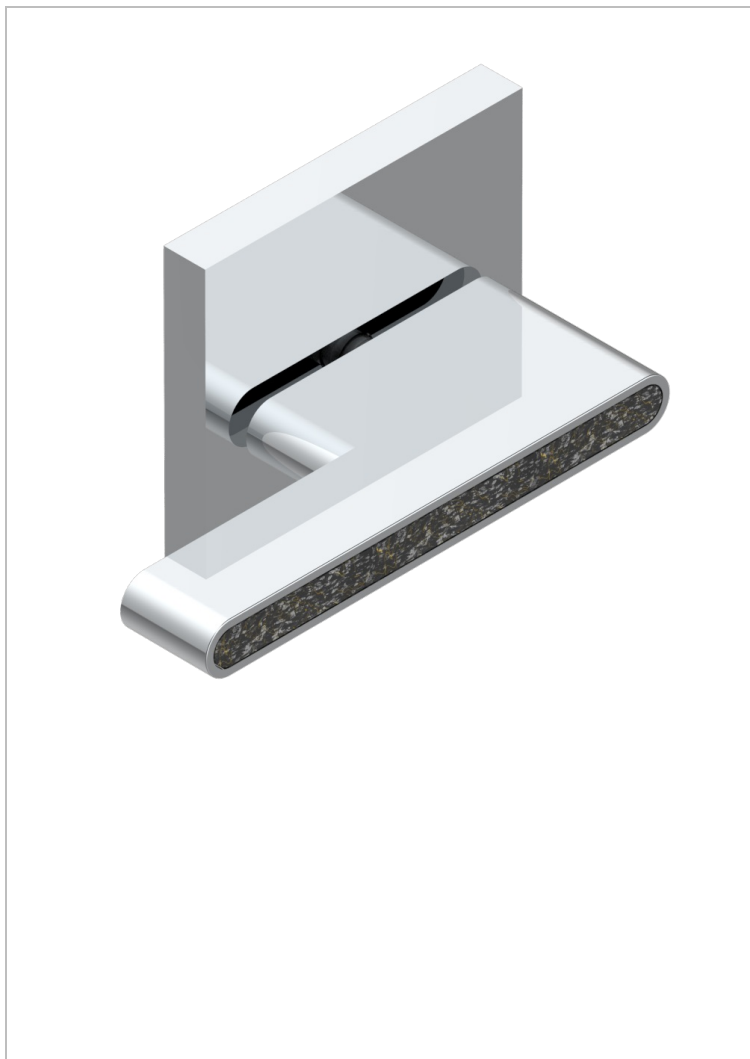

ICON-X CARBON GOLD WITH LEVER HANDLES

U7T-30B

Wall volume control 30 & 32 trim

CHARACTERISTIC

- Icon-x carbon gold with lever handles
- Wall volume control 30 & 32 trim

RELATED SKU'S

- Ref. G00-32CUSA 3/4" Volume control wall valve with ceramic cartridge
- Ref. G00-32HUSA 3/4" Volume control wall valve with ceramic cartridge counterclockwise
- Ref. G00-30CUSA 1/2" volume control wall valve with ceramic cartridge
- Ref. G00-30HUSA 1/2" Volume control wall valve with ceramic cartridge counterclockwise

AVAILABLE FINITIONS

Blush PVD - H62
Brass color PVD - H49
Brown bronze color PVD - F33
Chrome polished - A02
Gold color PVD - H52
Gold mat - F07

Gold polished - F01
Graphite PVD - H64
Matt Umber PVD - H67
Matt blush PVD - H60
Matt brass color PVD - H50
Matt brown bronze color PVD - F34

Matt chrome (American satin) - C02
Matt gold color PVD - H53
Matt graphite PVD - H65
Matt nickel (American satin) - C01
Matt nickel color PVD - H56
Nickel antique / Sovereign - H28

Nickel color PVD - H55
Nickel polished - B01
Soft gold - F30
Soft matt gold - F31
Umber PVD - H66