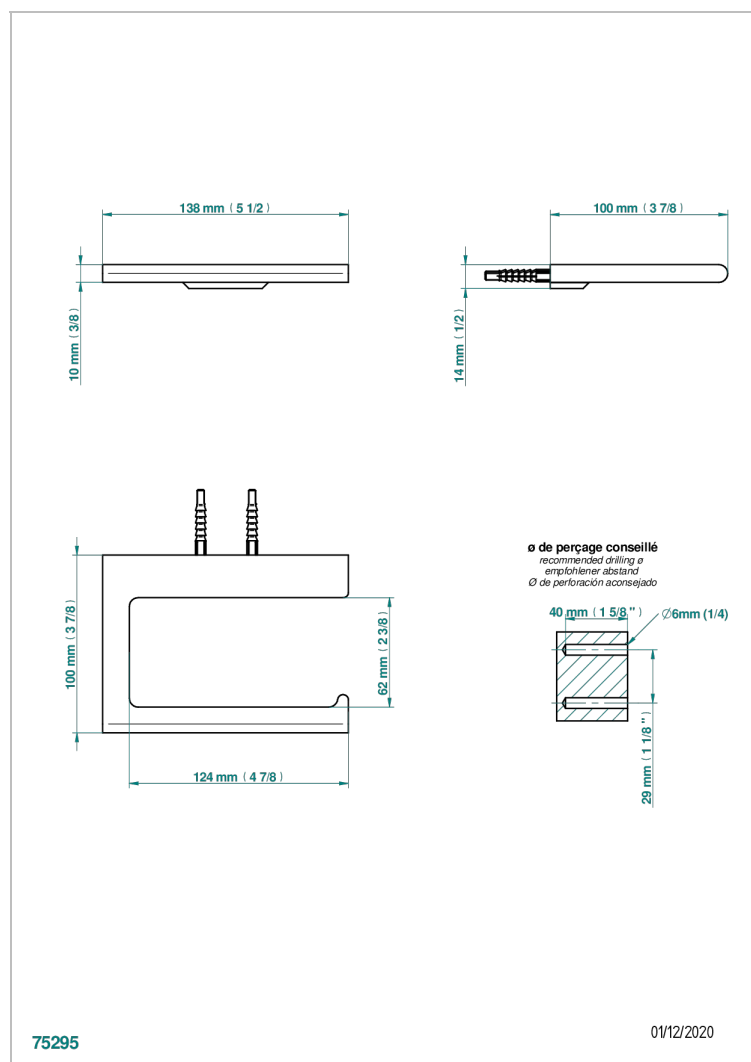

ICON-X CARBON GOLD

U7S-542

Reserve toilet paper holder

THG[®]
PARIS

CHARACTERISTIC

- Icon-x carbon gold
- Reserve toilet paper holder

AVAILABLE FINITIONS

Blush PVD - H62
Brass color PVD - H49
Brown bronze color PVD - F33
Chrome polished - A02
Gold color PVD - H52
Gold mat - F07