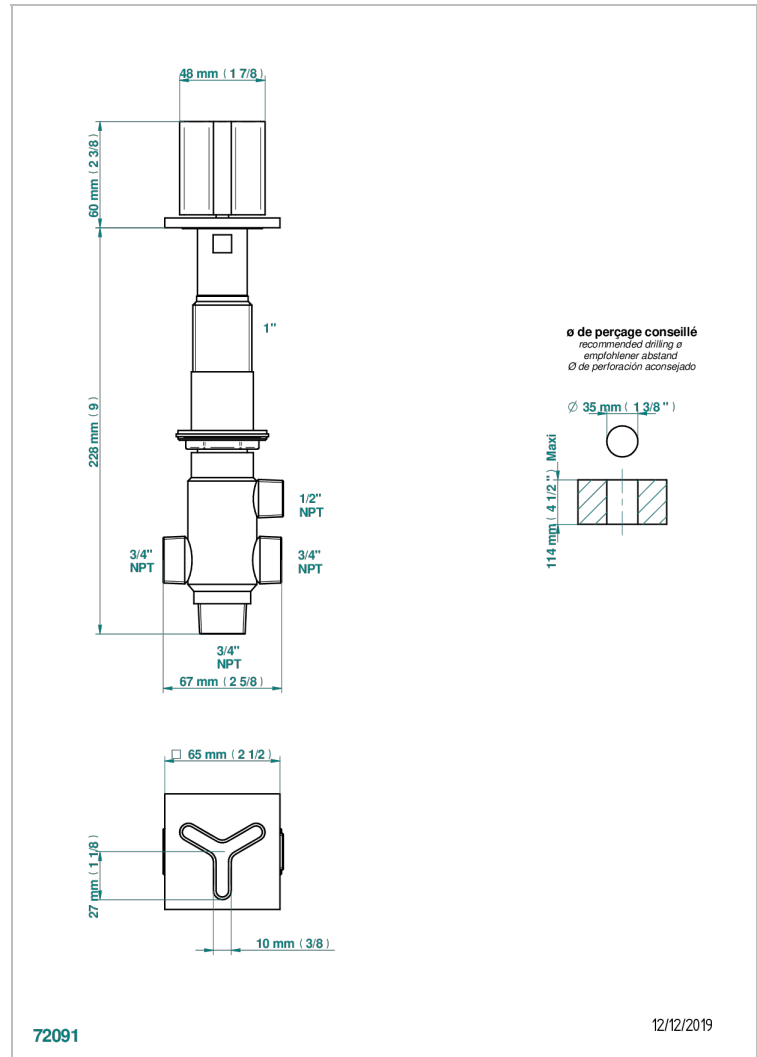

# ICON-X CARBON GOLD

U7S-504VGUS

2-function deck diverter with trim

72091

12/12/2019

## CHARACTERISTIC

- Icon-x carbon gold
- 2-function deck diverter with trim