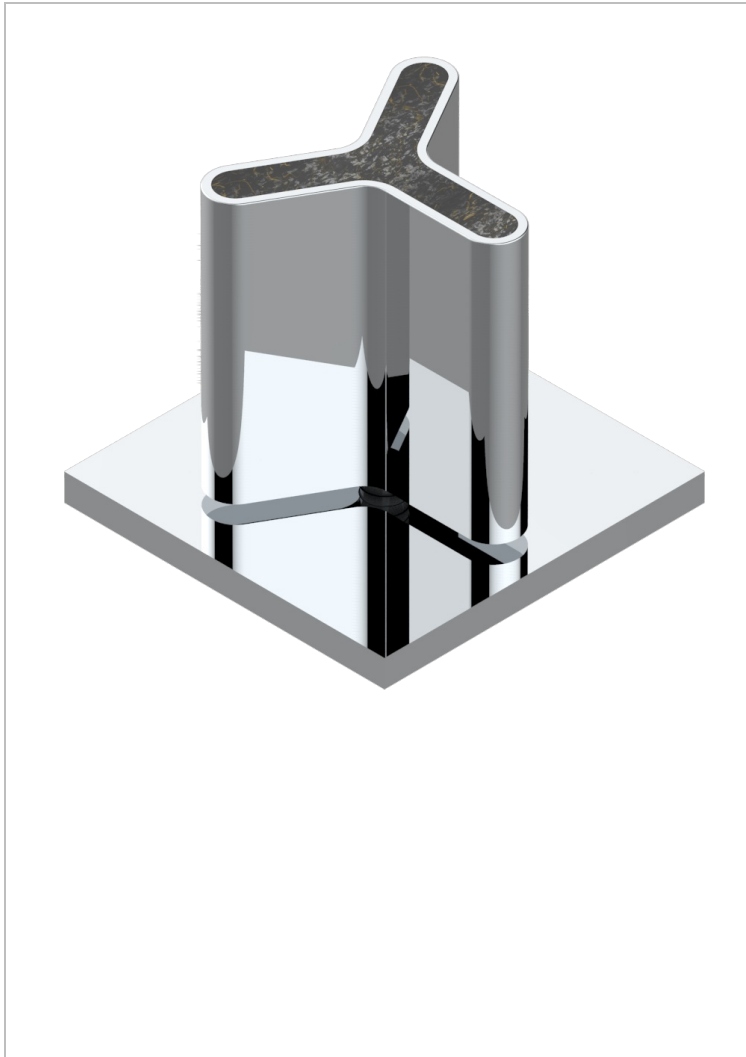

# ICON-X CARBON GOLD

U7S-504VGUS

2-function deck diverter with trim

72091

12/12/2019

## CHARACTERISTIC

- Icon-x carbon gold
- 2-function deck diverter with trim