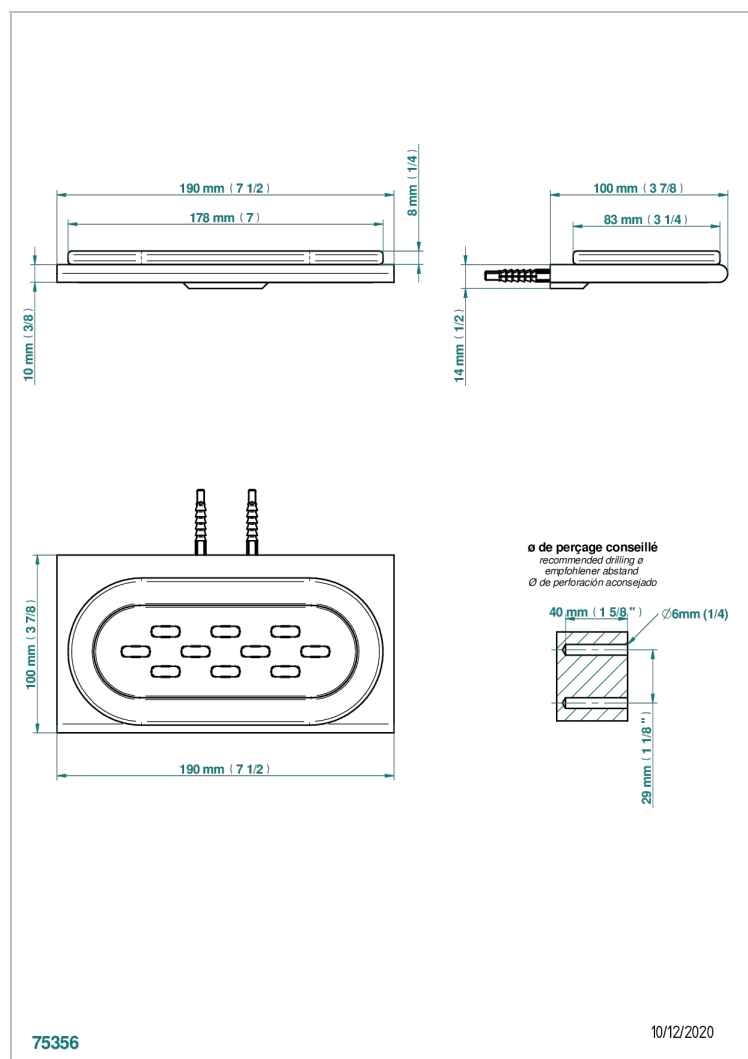

ICON-X CARBON GOLD

U7S-500

Glass soap dish, wall mounted

THG[®]
PARIS

CHARACTERISTIC

- Icon-x carbon gold
- Glass soap dish, wall mounted

AVAILABLE FINITIONS

Blush PVD - H62
Brass color PVD - H49
Brown bronze color PVD - F33
Chrome polished - A02
Gold color PVD - H52
Gold mat - F07