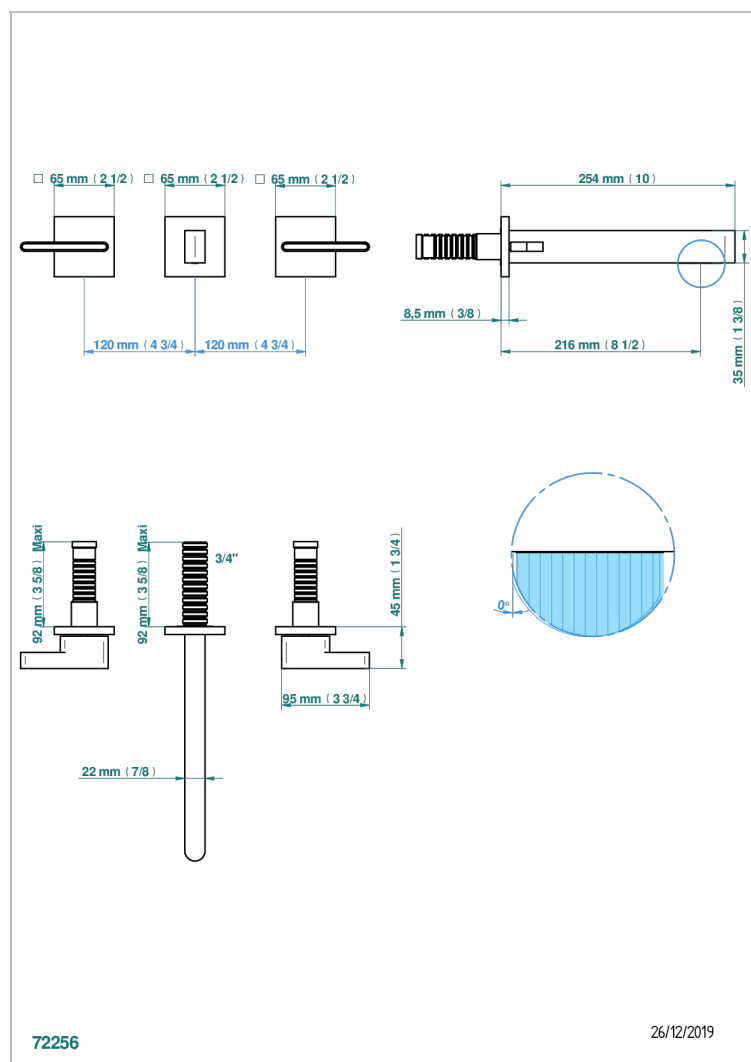

ICON-X TITANIUM WITH LEVER HANDLES

U7M-41SGB

Trim for wall mounted 3-hole bath set only

72256

26/12/2019

CHARACTERISTIC

- Icon-x titanium with lever handles
- Trim for wall mounted 3-hole bath set only

RELATED SKU'S

- Ref. G00-40AM/US Rough parts for wall set (one counter clockwise and one clockwise cartridges)

AVAILABLE FINITIONS

Blush PVD - H62
Brass color PVD - H49
Brown bronze color PVD - F33
Chrome polished - A02
Gold color PVD - H52
Gold mat - F07