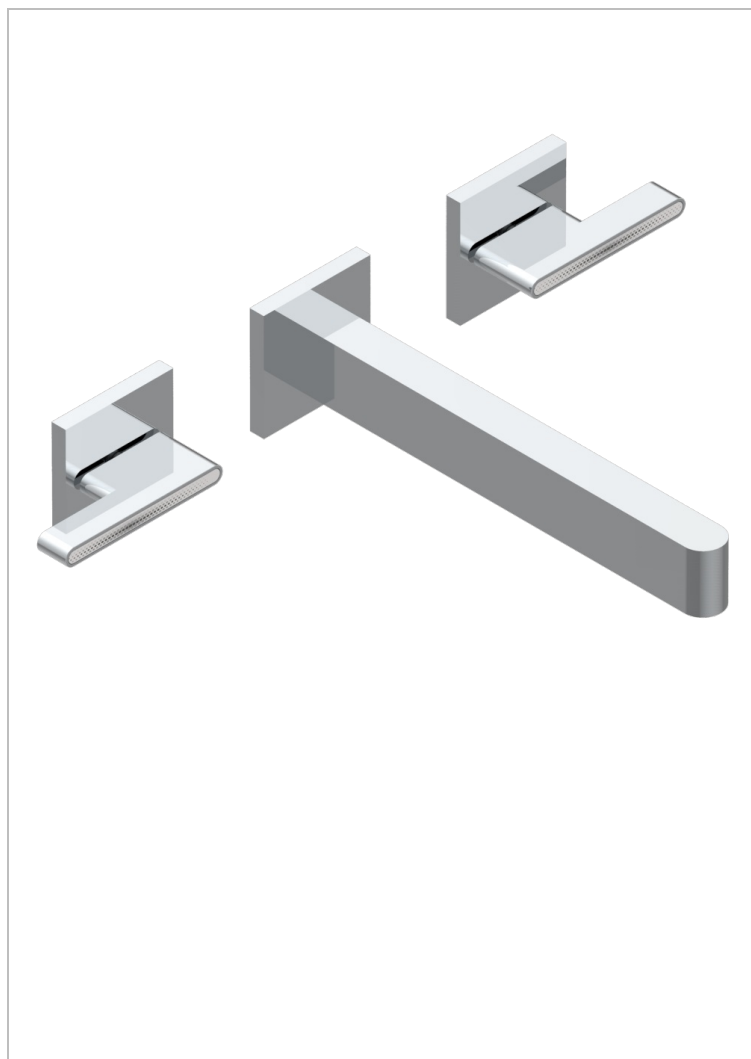

ICON-X TITANIUM WITH LEVER HANDLES

U7M-41SGB

Trim for wall mounted 3-hole bath set only

72256

26/12/2019

CHARACTERISTIC

- Icon-x titanium with lever handles
- Trim for wall mounted 3-hole bath set only

RELATED SKU'S

- Ref. G00-40AM/US Rough parts for wall set (one counter clockwise and one clockwise cartridges)

AVAILABLE FINITIONS

Blush PVD - H62
Brass color PVD - H49
Brown bronze color PVD - F33
Chrome polished - A02
Gold color PVD - H52
Gold mat - F07

Gold polished - F01
Graphite PVD - H64
Matt Umber PVD - H67
Matt blush PVD - H60
Matt brass color PVD - H50
Matt brown bronze color PVD - F34

Matt chrome (American satin) - C02
Matt gold color PVD - H53
Matt graphite PVD - H65
Matt nickel (American satin) - C01
Matt nickel color PVD - H56
Nickel antique / Sovereign - H28

Nickel color PVD - H55
Nickel polished - B01
Soft gold - F30
Soft matt gold - F31
Umber PVD - H66