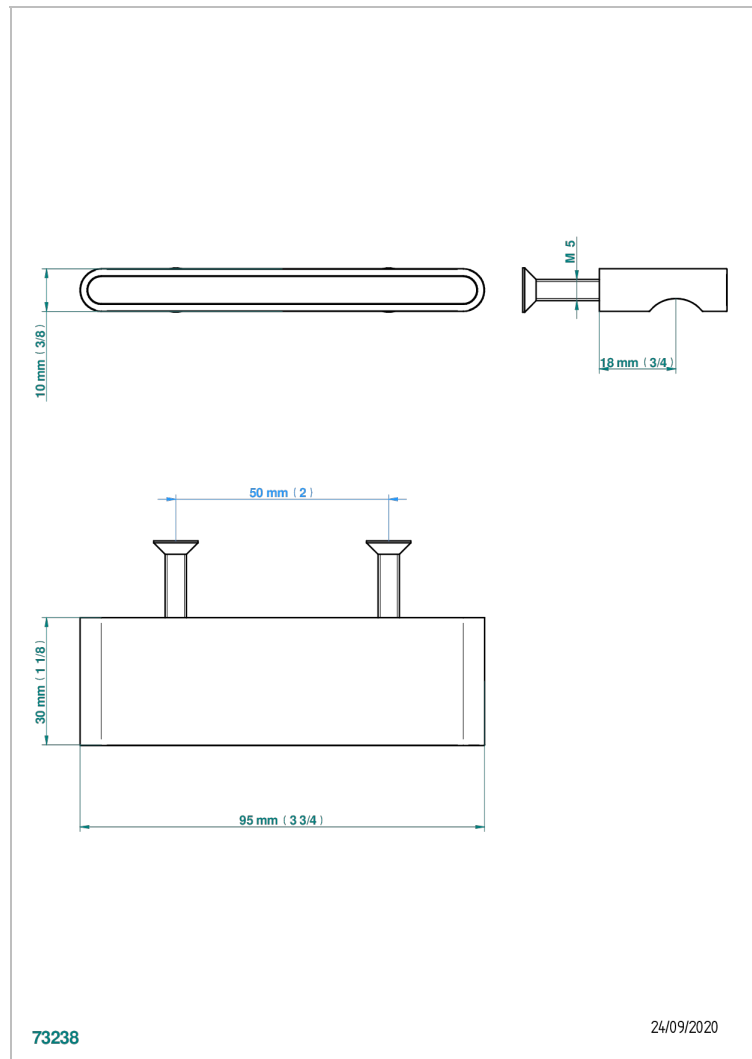

ICON-X TITANIUM

U7L-26BP

Medium size knob

CHARACTERISTIC

- Icon-x titanium
- Medium size knob

AVAILABLE FINITIONS

Blush PVD - H62
Brass color PVD - H49
Brown bronze color PVD - F33
Chrome polished - A02
Gold color PVD - H52
Gold mat - F07