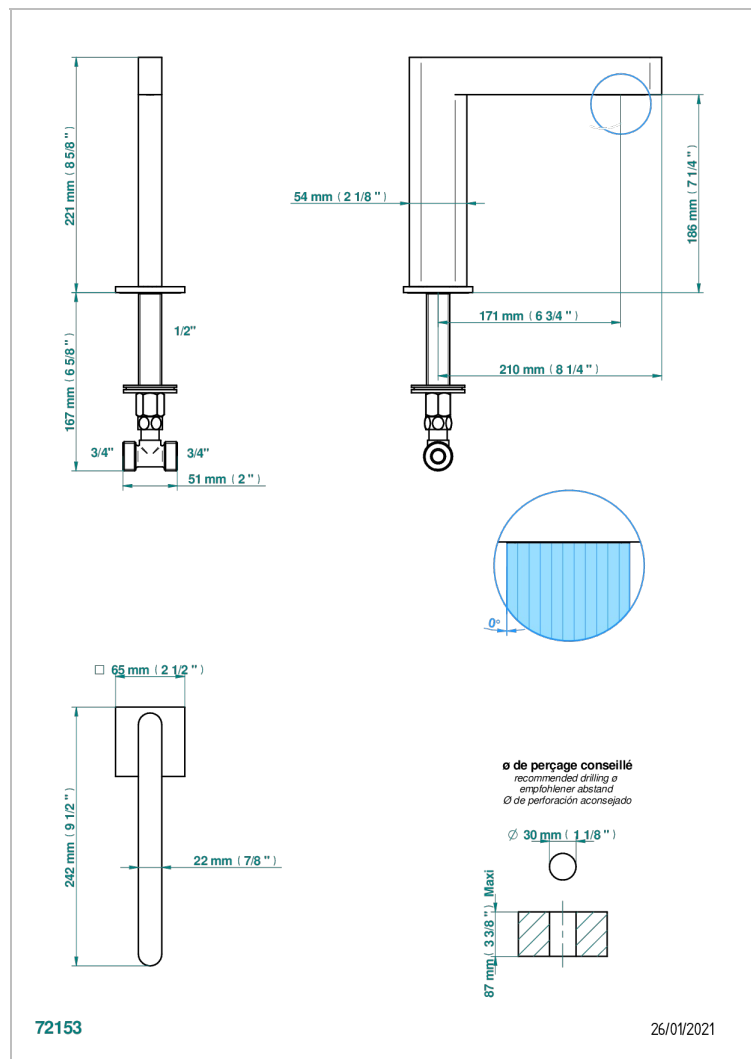

ICON-X METAL INLAY WITH LEVER HANDLES

U7K-29SG

Bathtub spout

CHARACTERISTIC

- Icon-x metal inlay with lever handles
- Bathtub spout

AVAILABLE FINITIONS

Blush PVD - H62
Brass color PVD - H49
Brown bronze color PVD - F33
Chrome polished - A02
Gold color PVD - H52
Gold mat - F07