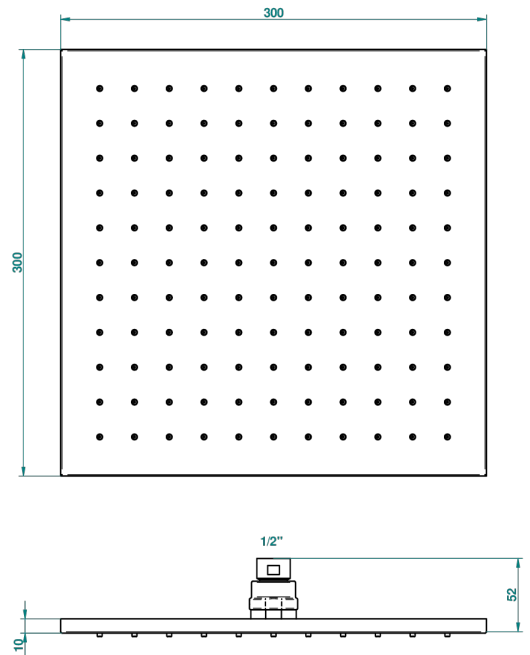

ICON-X METAL INLAY WITH LEVER HANDLES

U7K-280C

Shower head 12" x 12", Easyclean system

THG[®]
PARIS

43687

03/10/2011

CHARACTERISTIC

- Showerhead equipped with a flow limiter
- Mounted on a ball joint
- Showerhead with silicone nozzles to facilitate the removal of limescale
- Installation of a water softener is strongly recommended

TECHNICAL SPECS

- Recommandé : 3 bars (max. 5 bars) - Advised : 43,5 psi (max. 72 psi)
- 9,5 l/min à 3 bars (2.5 gpm at 43.5 psi)

AVAILABLE FINITIONS

Blush PVD - H62
Brass color PVD - H49
Brown bronze color PVD - F33
Chrome polished - A02
Gold color PVD - H52
Gold mat - F07