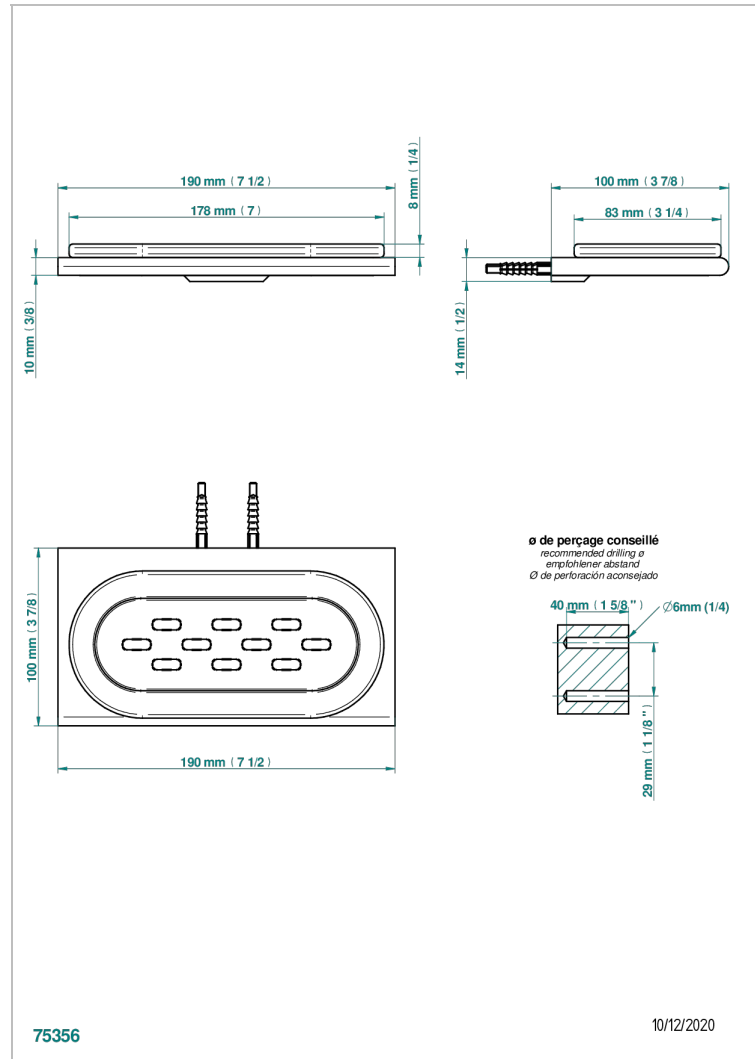

# ICON-X METAL INLAY

U7J-500

Glass soap dish, wall mounted

## CHARACTERISTIC

- Icon-x metal inlay
- Glass soap dish, wall mounted