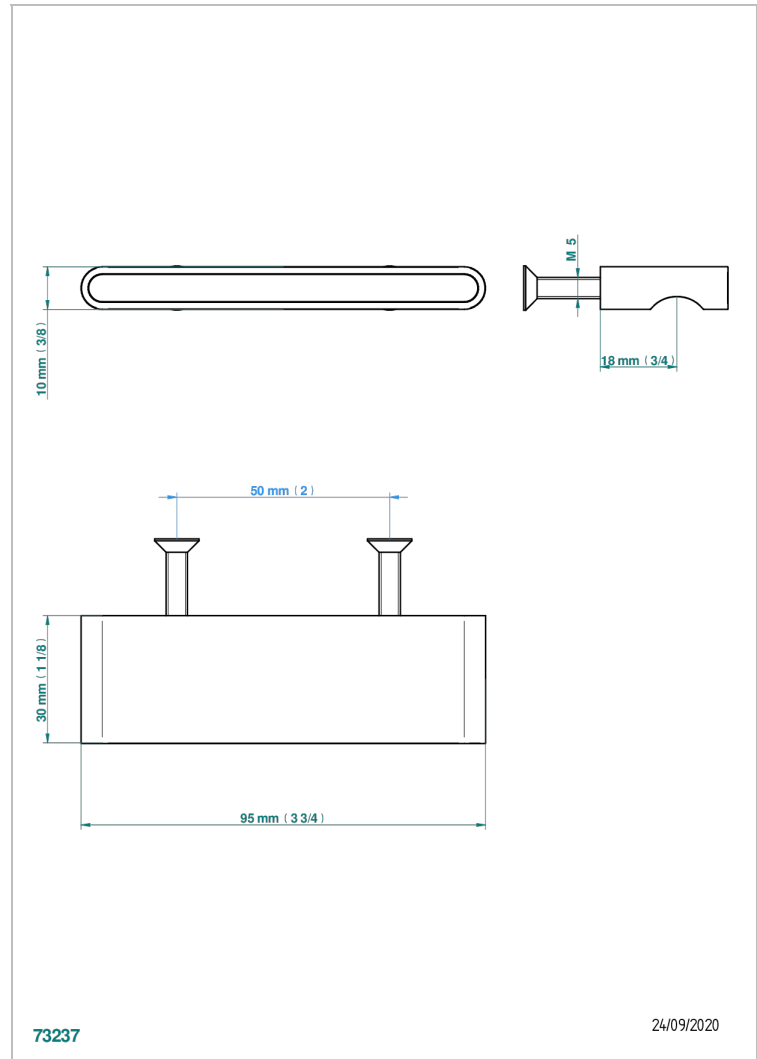

ICON-X METAL INLAY

U7J-26BP

Medium size knob

73237

24/09/2020

CHARACTERISTIC

- Icon-x metal inlay
- Medium size knob

AVAILABLE FINITIONS