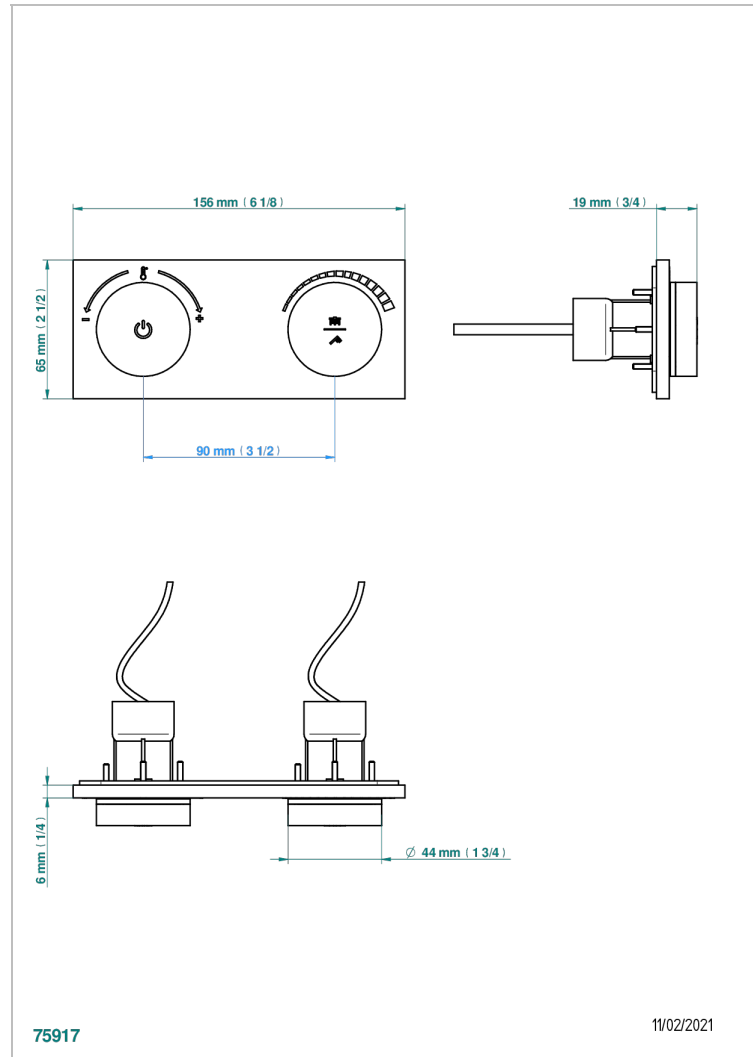

ICON-X WITH LEVER HANDLES

U7H-6772DB

THG[®]
PARIS

Trim for electronic wall-mounted shower control, on/off and temperature control, 2 functions

75917

11/02/2021

CHARACTERISTIC

- Icon-x with lever handles
- Trim for electronic wall-mounted shower control, on/off and temperature control, 2 functions