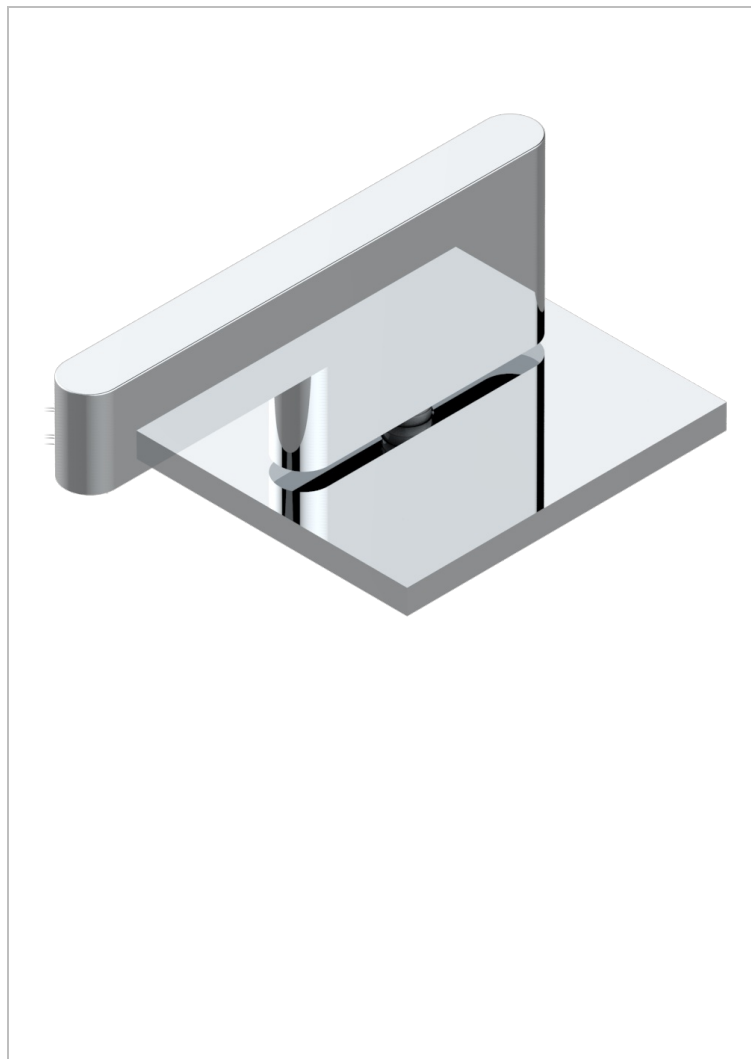

ICON-X WITH LEVER HANDLES

U7H-504VGUS

2-function deck diverter with trim

THG[®]
PARIS

CHARACTERISTIC

- Icon-x with lever handles
- 2-function deck diverter with trim

AVAILABLE FINITIONS

Blush PVD - H62
Brass color PVD - H49
Brown bronze color PVD - F33
Chrome polished - A02
Gold color PVD - H52
Gold mat - F07

Gold polished - F01
Graphite PVD - H64
Matt Umber PVD - H67
Matt blush PVD - H60
Matt brass color PVD - H50
Matt brown bronze color PVD - F34

Matt chrome (American satin) - C02
Matt gold color PVD - H53
Matt graphite PVD - H65
Matt nickel (American satin) - C01
Matt nickel color PVD - H56
Nickel antique / Sovereign - H28

Nickel color PVD - H55
Nickel polished - B01
Soft gold - F30
Soft matt gold - F31
Umber PVD - H66