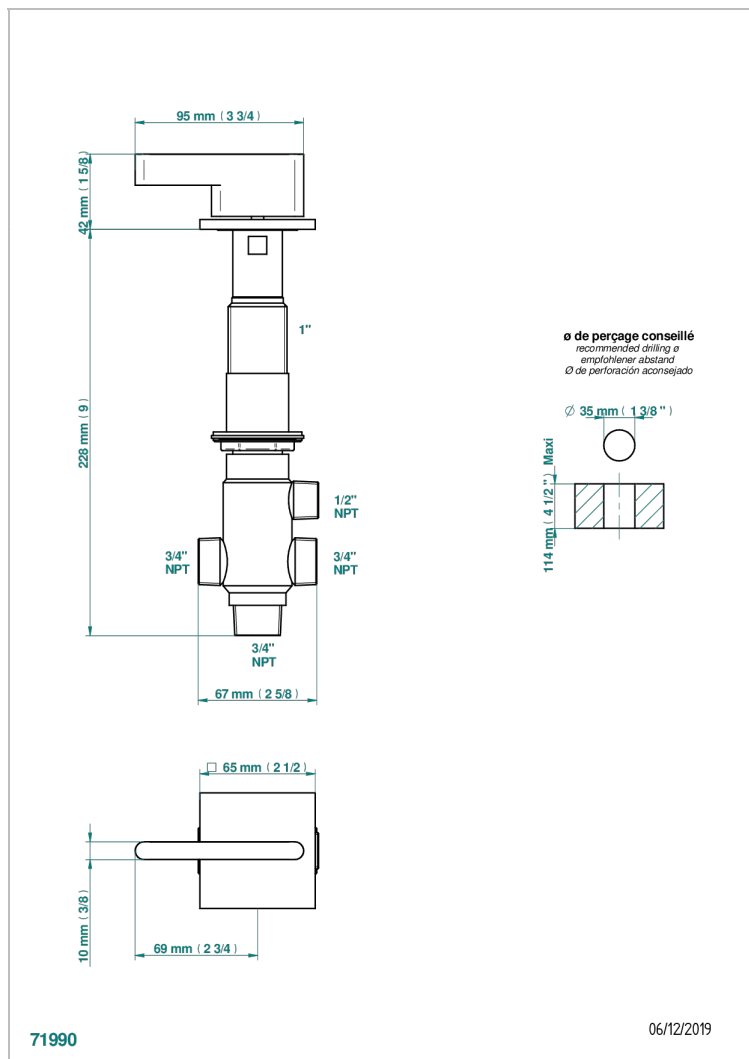

ICON-X WITH LEVER HANDLES

U7H-504VGUS

2-function deck diverter with trim

THG[®]
PARIS

CHARACTERISTIC

- Icon-x with lever handles
- 2-function deck diverter with trim

AVAILABLE FINITIONS

Blush PVD - H62
Brass color PVD - H49
Brown bronze color PVD - F33
Chrome polished - A02
Gold color PVD - H52
Gold mat - F07