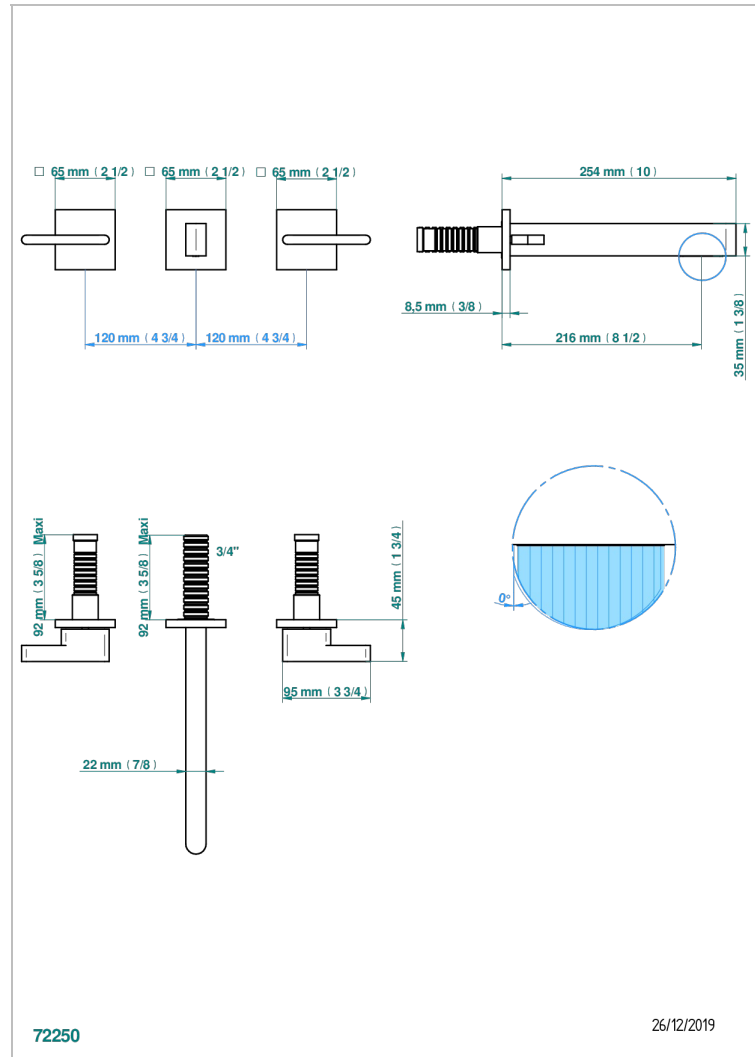

ICON-X WITH LEVER HANDLES

U7H-41SGB

Trim for wall mounted 3-hole bath set only

CHARACTERISTIC

- Icon-x with lever handles
- Trim for wall mounted 3-hole bath set only

RELATED SKU'S

- Ref. G00-40AM/US Rough parts for wall set (one counter clockwise and one clockwise cartridges)