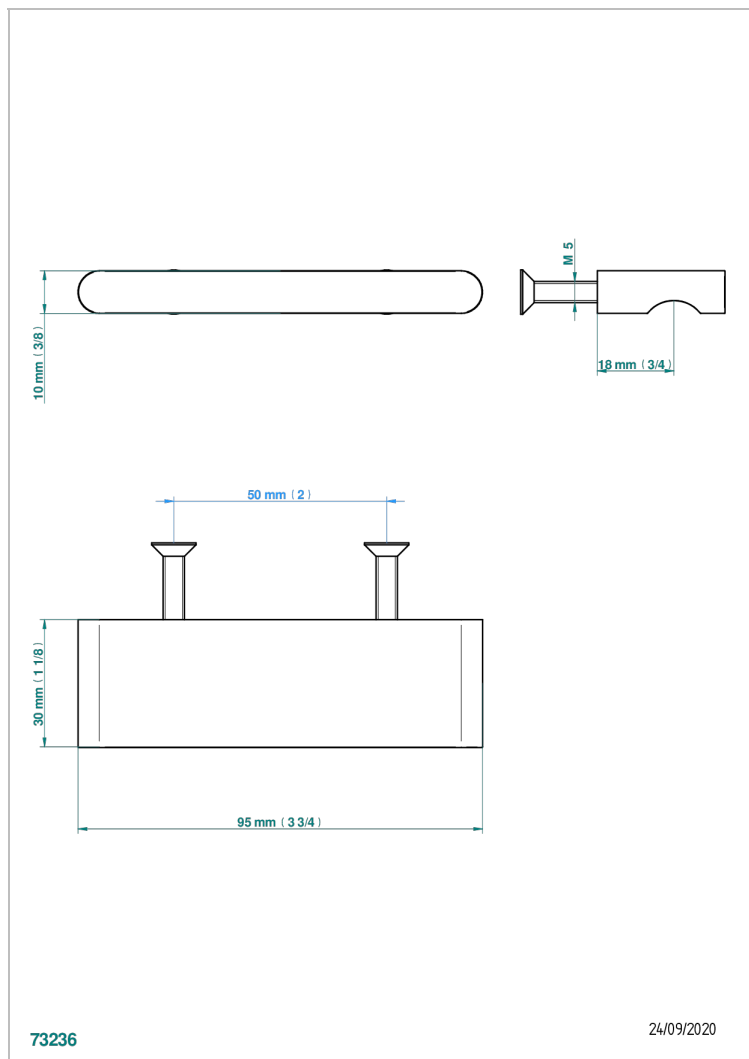

ICON-X WITH LEVER HANDLES

U7H-26BP

Medium size knob

CHARACTERISTIC

- Icon-x with lever handles
- Medium size knob

AVAILABLE FINITIONS

Blush PVD - H62
Brass color PVD - H49
Brown bronze color PVD - F33
Chrome polished - A02
Gold color PVD - H52
Gold mat - F07