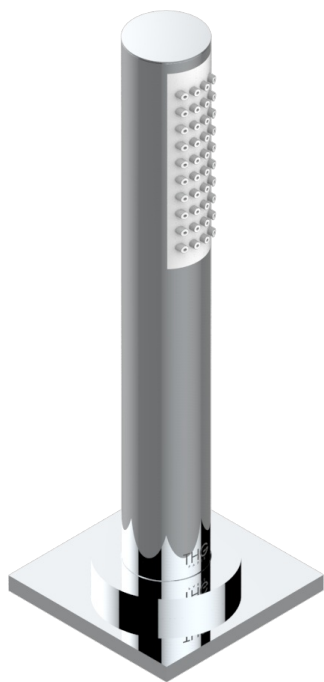

# ICON-X

U7G-60A

Deck mounted hand shower, with hose

## CHARACTERISTIC

- ACS : 20ACCLY558

## AVAILABLE FINITIONS

Blush PVD - H62  
Brass color PVD - H49  
Brown bronze color PVD - F33  
Chrome polished - A02  
Gold color PVD - H52  
Gold mat - F07

Gold polished - F01  
Graphite PVD - H64  
Matt Umber PVD - H67  
Matt blush PVD - H60  
Matt brass color PVD - H50  
Matt brown bronze color PVD - F34

Matt chrome (American satin) - C02  
Matt gold color PVD - H53  
Matt graphite PVD - H65  
Matt nickel (American satin) - C01  
Matt nickel color PVD - H56  
Nickel antique / Sovereign - H28

Nickel color PVD - H55  
Nickel polished - B01  
Soft gold - F30  
Soft matt gold - F31  
Umber PVD - H66