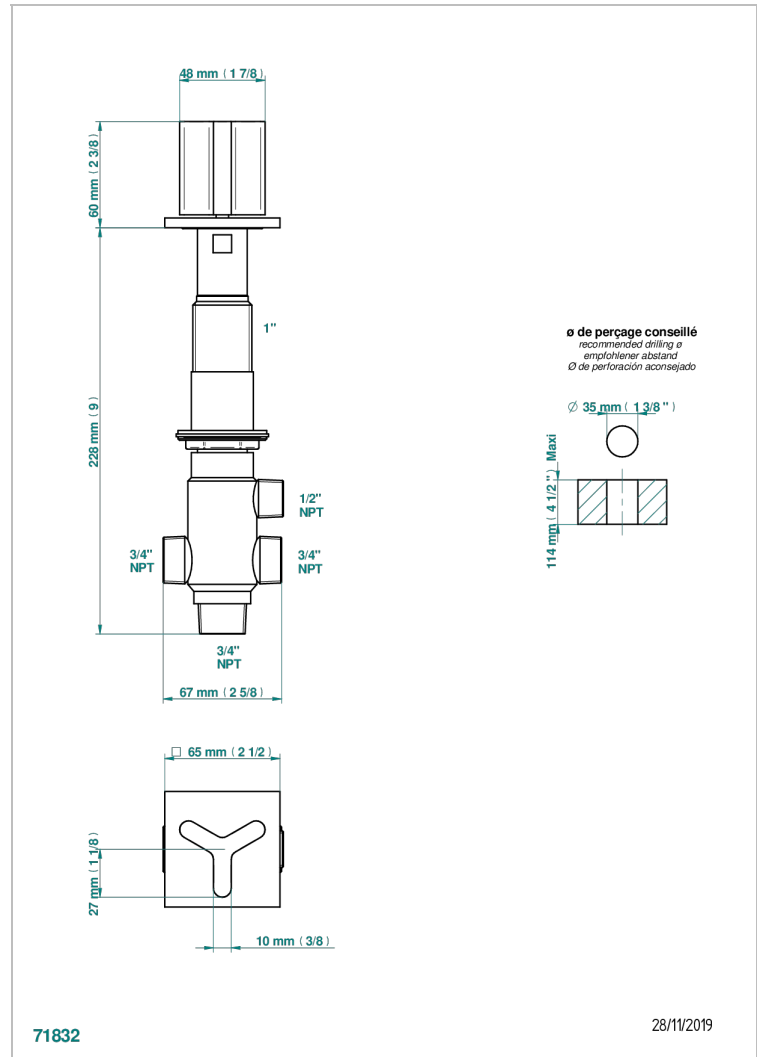

ICON-X

U7G-504VGUS

2-function deck diverter with trim

CHARACTERISTIC

- Icon-x
- 2-function deck diverter with trim

AVAILABLE FINITIONS

Blush PVD - H62
Brass color PVD - H49
Brown bronze color PVD - F33
Chrome polished - A02
Gold color PVD - H52
Gold mat - F07