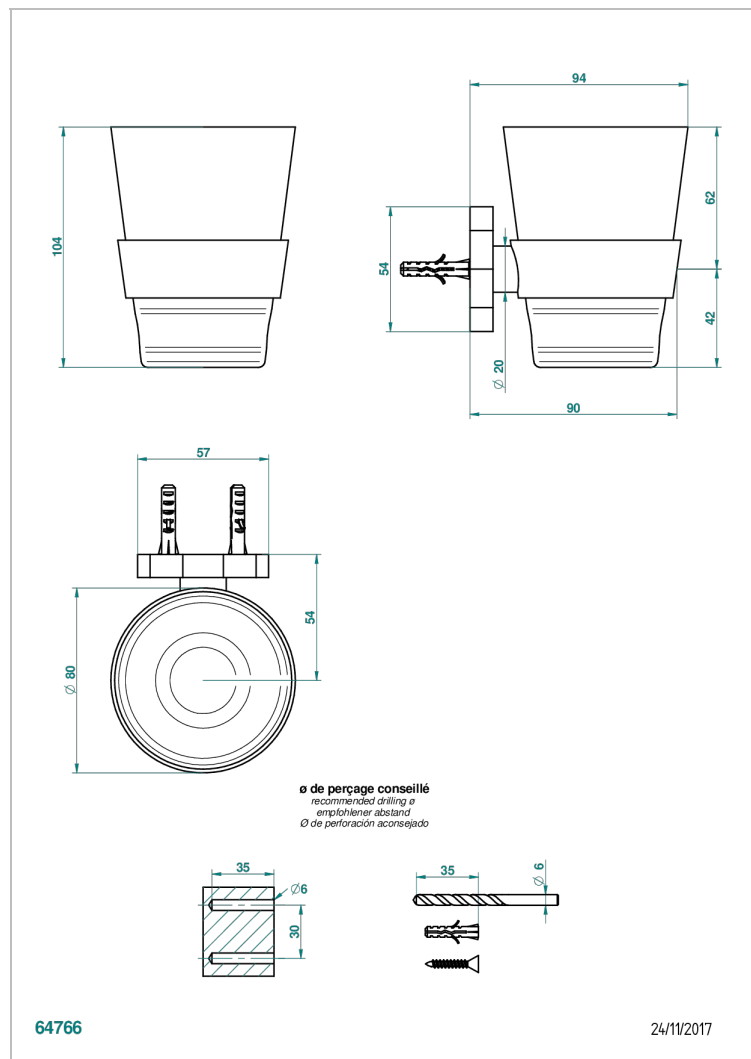

LES ONDES WITH LEVER HANDLES

G8B-536C

wall mounted glass holder with BACCARAT crystal glass

CHARACTERISTIC

- Les Ondes with lever handles
- wall mounted glass holder with BACCARAT crystal glass

AVAILABLE FINITIONS