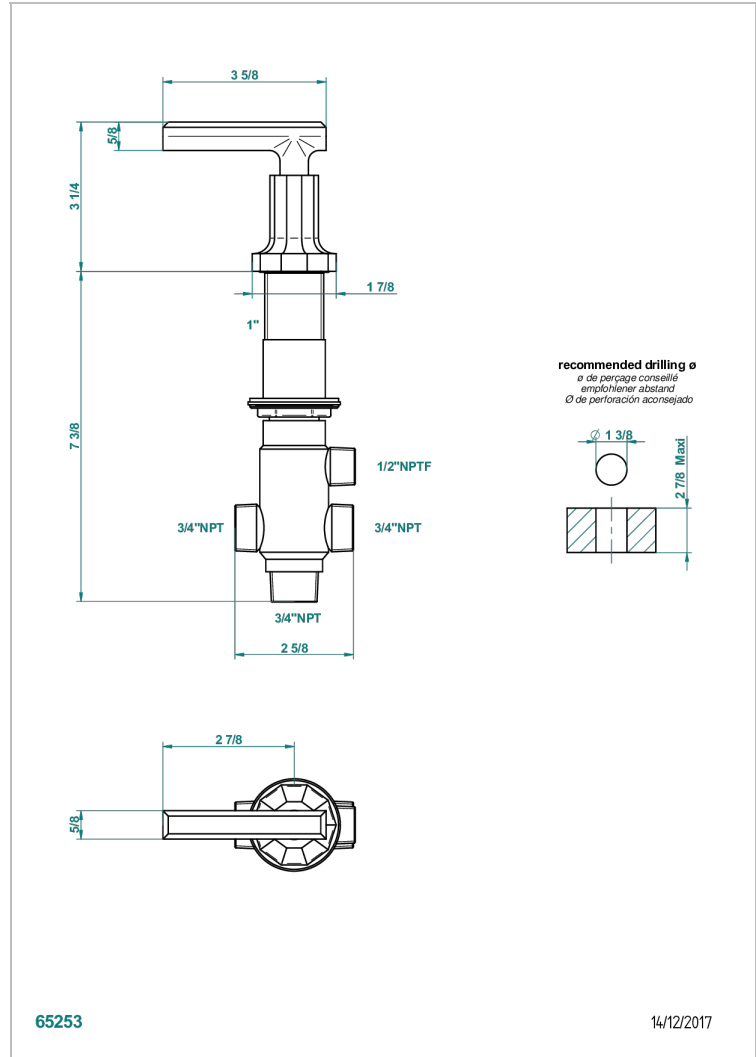

# LES ONDES WITH LEVER HANDLES

G8B-504VGUS

2-function deck diverter with trim

## CHARACTERISTIC

- Les Ondes with lever handles
- 2-function deck diverter with trim