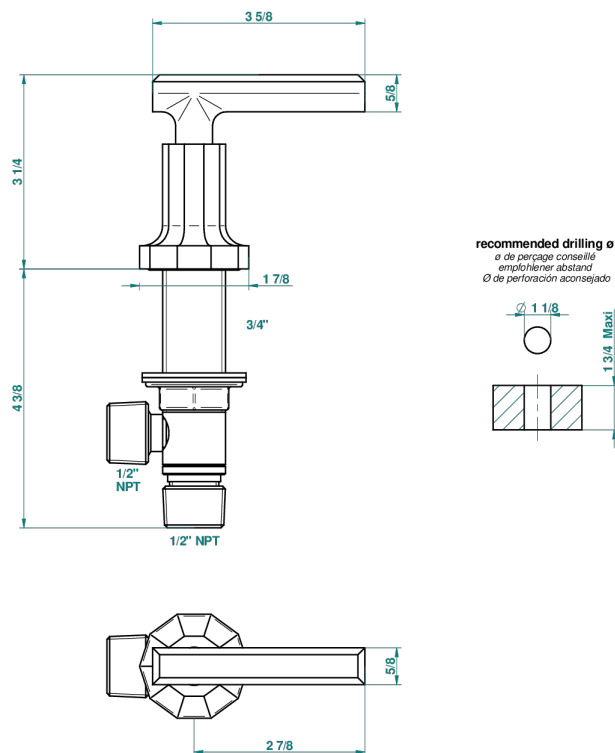

LES ONDES WITH LEVER HANDLES

G8B-36/CUS

3/4" deck valve with trim - Cold

65431

08/01/2018

CHARACTERISTIC

- ASME : ASME A112.18.1-2011/CSA B125.1-11

STANDARDS