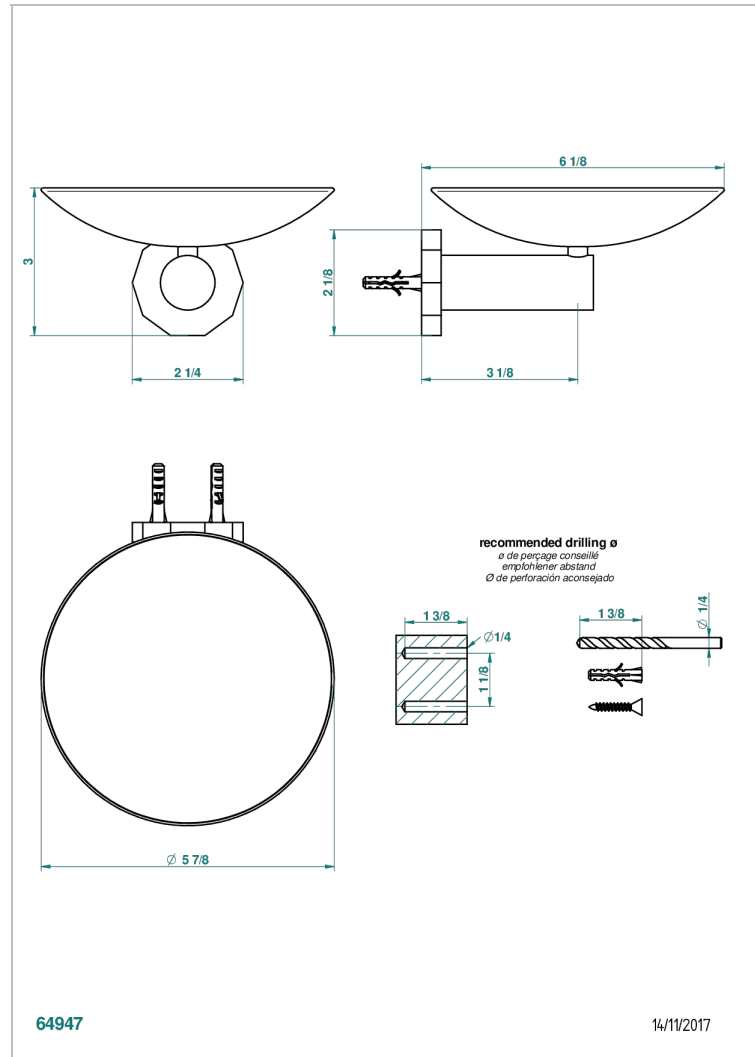

LES ONDES

G8A-546GM

Soap dish, wall mounted, 6" diameter

CHARACTERISTIC

- Les Ondes
- Soap dish, wall mounted, 6" diameter

AVAILABLE FINITIONS

Blush PVD - H62
Brass color PVD - H49
Brown bronze color PVD - F33
Chrome polished - A02
Chrome polished / gold polished - G02
Copper antique matt, coated - H07