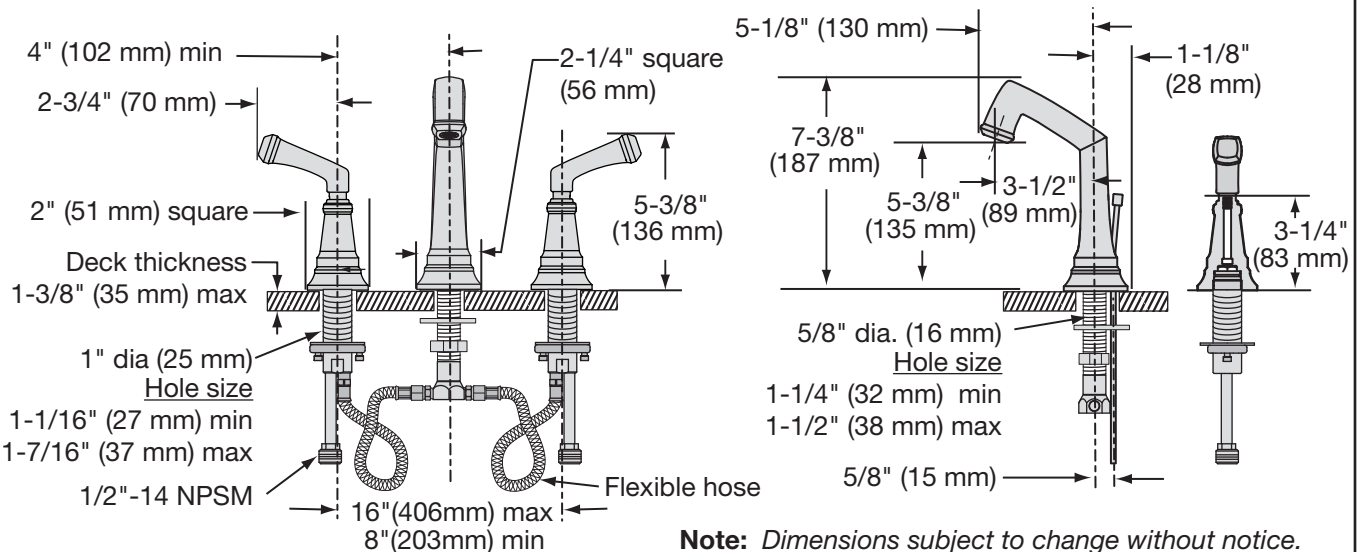

Standards / Certifications

- ASME A112.18.1/CSA B125.1
- NSF/ANSI 61.9, NSF/ANSI 372
- WaterSense 1.0 gpm & 1.5 gpm

Feature Highlights

- Two handle widespread lavatory faucet with quarter turn ceramic components
- 8 - 16 inch centers for mounting
- Braided supply hoses
- Pop-up drain and lift rod assembly
- Aerator with 2.2 gpm flow rate (8.3 L/min)
- Metal construction
- Polished chrome finish (standard)

Warranty

- Limited Lifetime - to the original end purchaser in residential / consumer installations.
- 5 years - for commercial installations

Dimensions Oxford Two Handle Widespread Lavatory Faucet, SLW-4212