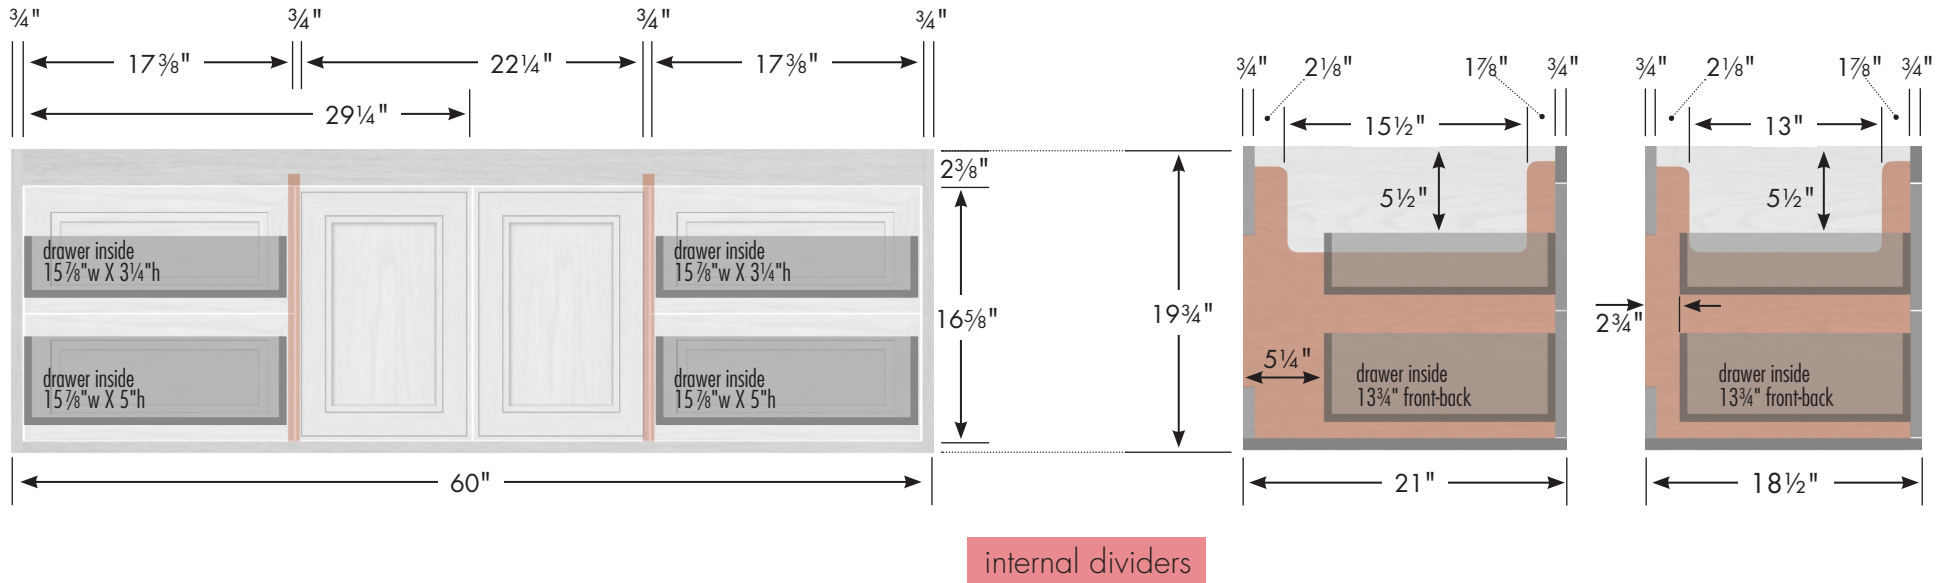

STRASSER

Specifications:

SoDo Vanity
60" w, 19³/₄" h, center basin

60" SoDo Vanity
Center Basin
60" wide
19³/₄" tall
21" or 18¹/₂" front-to-back

Vanity back clear openings for plumbing