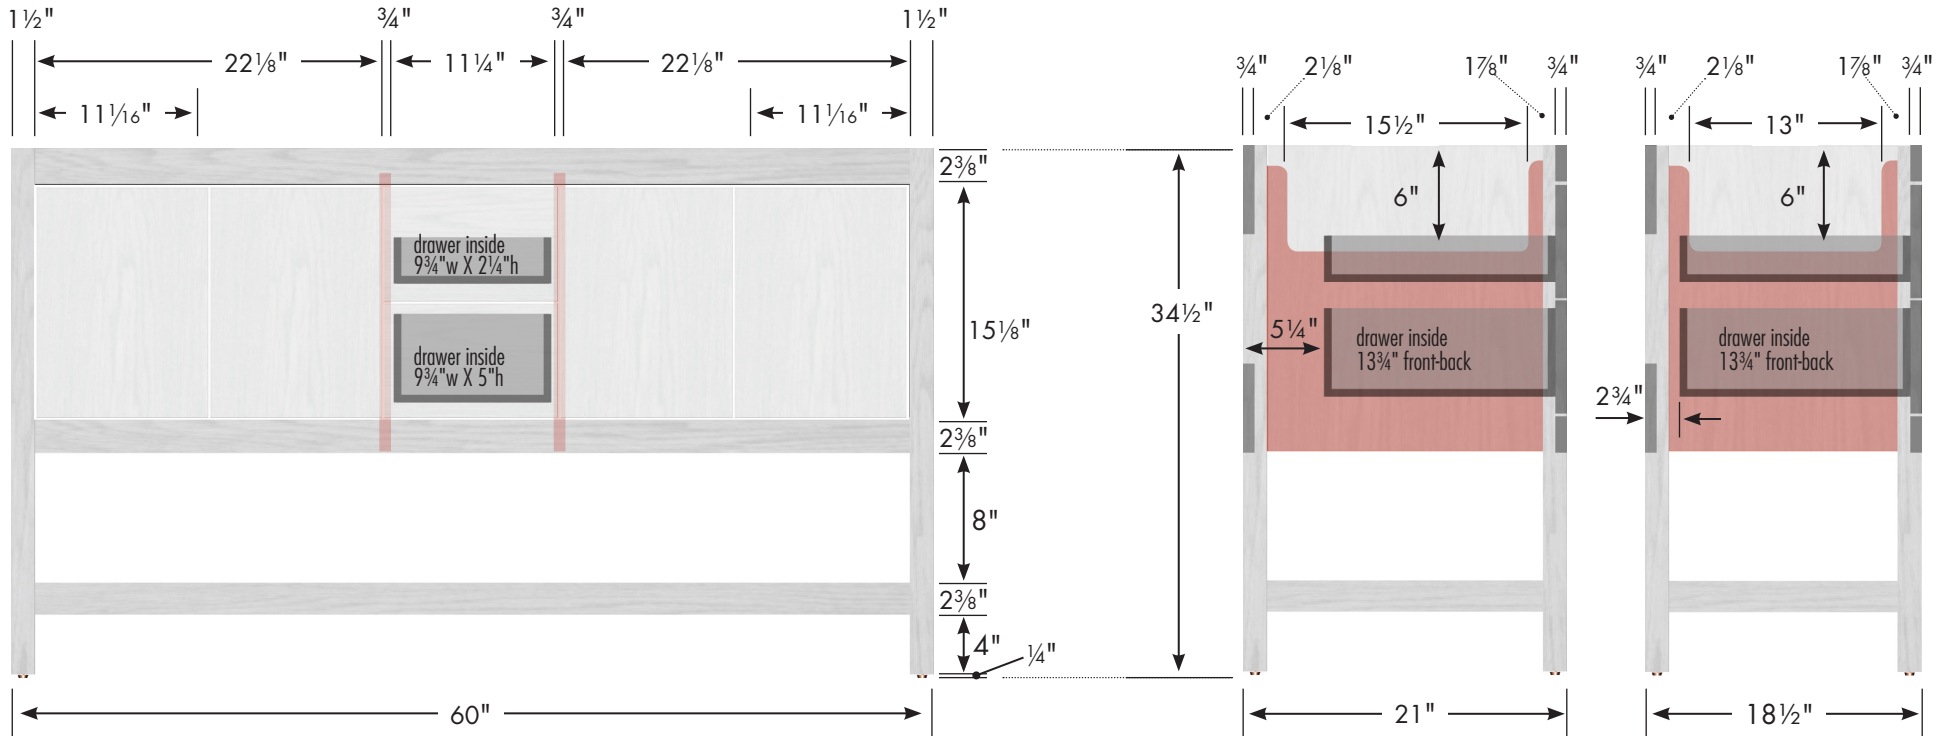

STRASSER

Specifications:

Alki Spa Vanity
60"w, 34½"h, double basin

internal dividers

Vanity back clear openings for plumbing

60" Alki Spa Vanity
Double Basin
60" wide
34½" tall
21" or 18½" front-to-back

2