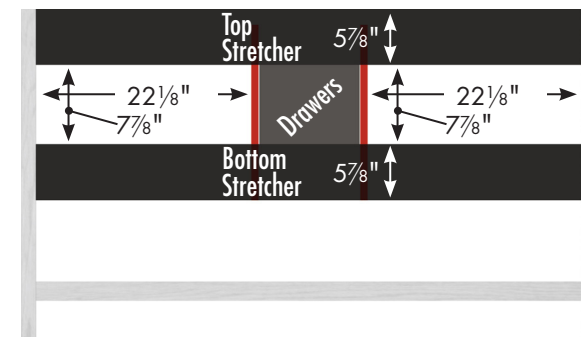

STRASSER

Specifications:

Alki Spa Vanity
60"w, 34½"h, double basin

internal dividers

Vanity back clear openings for plumbing

60" Alki Spa Vanity
Double Basin
60" wide
34½" tall
21" or 18½" front-to-back

2