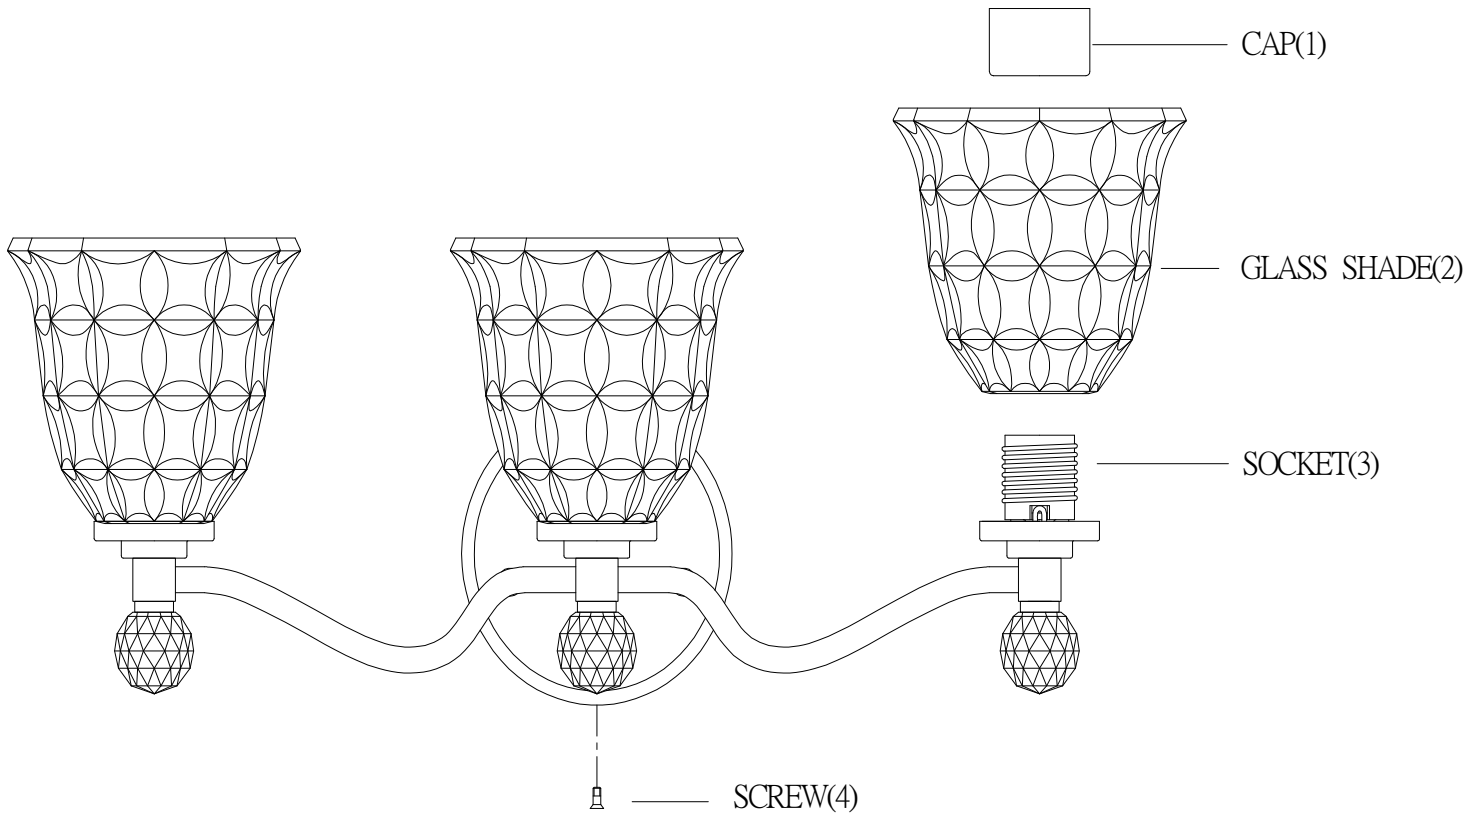

LIGHTING

ITEM NO: 8-880-2-109

8-880-3-109

8-880-4-109

INSTALLATION INSTRUCTIONS

1. Carefully remove the fixture out of the carton, and check that all parts are included referring to the above illustration. Make sure not to misplace any parts that are needed for the installation;
2. Install the glass shade(2) onto socket(3), and secure them with cap(1);
3. The fixture is assembled!