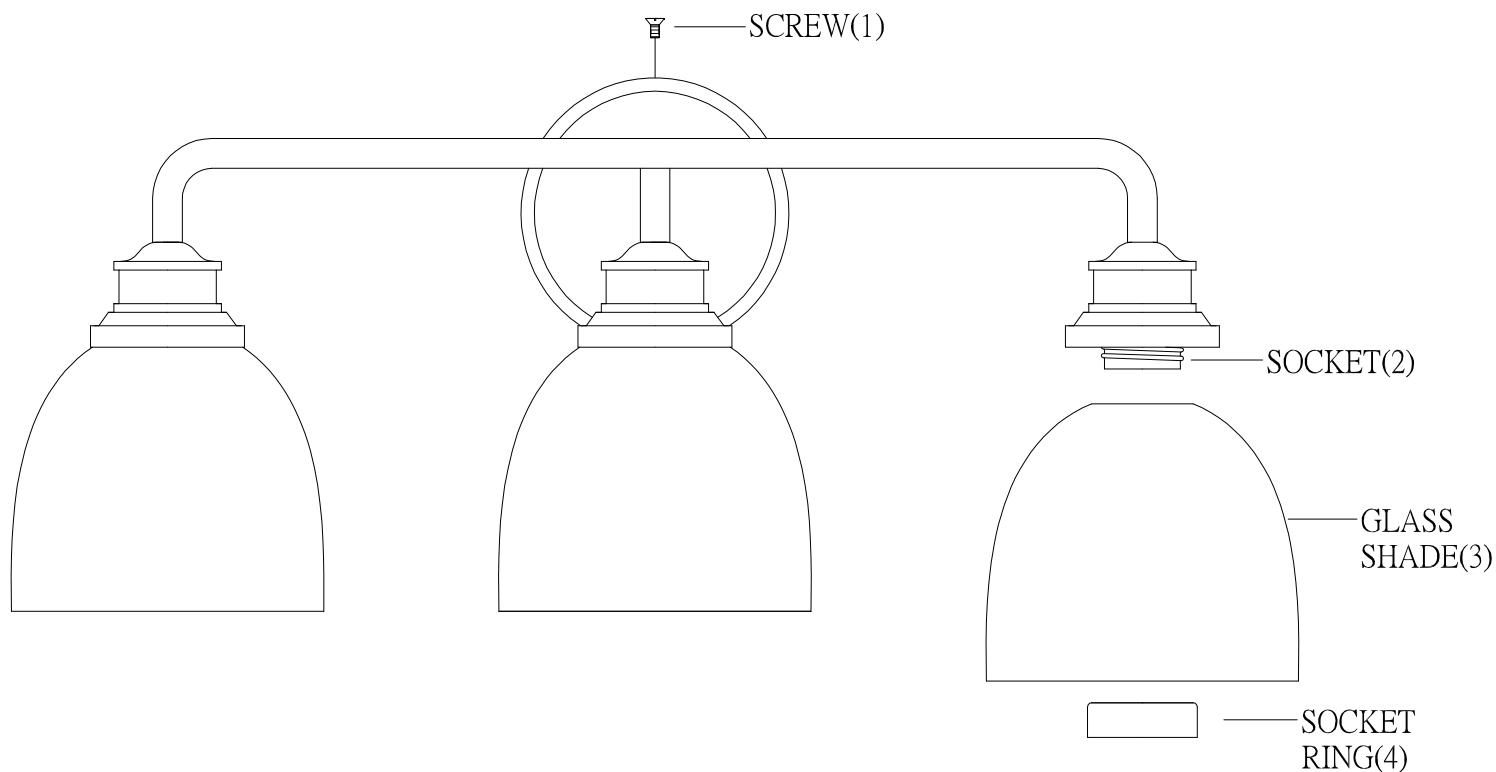

LIGHTING

ITEM NO: 8-7205-2-BK

8-7205-2-SN

8-7205-3-BK

8-7205-3-SN

8-7205-4-BK

8-7205-4-SN

INSTALLATION INSTRUCTIONS

1. Carefully remove the fixture out of the carton, and check that all parts are included referring to the above illustration. Make sure not to misplace any parts that are needed for the installation;
2. Install the glass shade (3) into the socket (2), then secure them with socket ring (4).
3. Fixture is ready for lamping and installation.