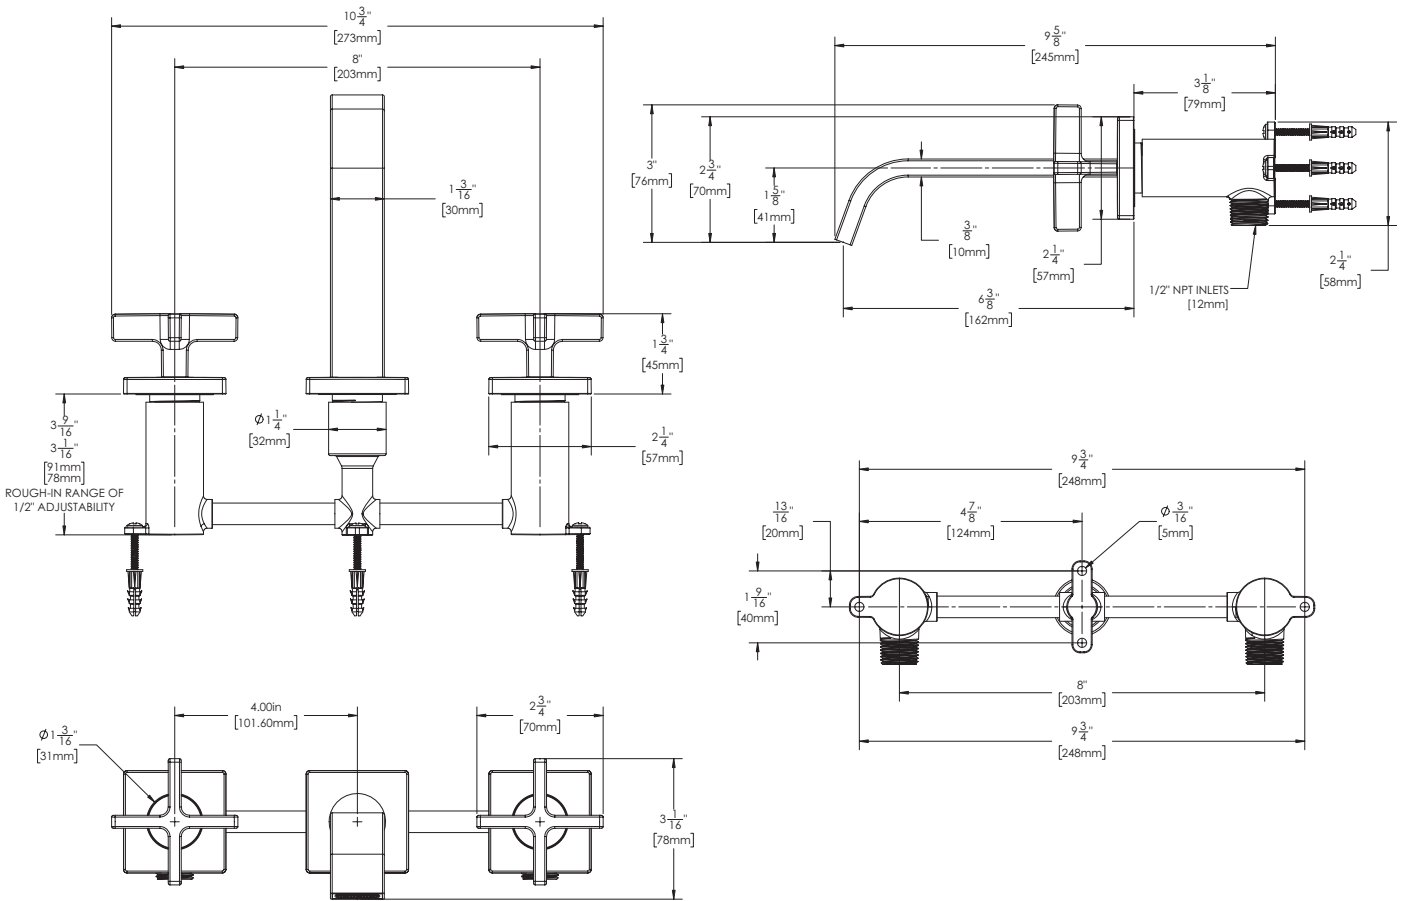

Lura® Wall-Mounted Faucet

FEATURES:

- 1.2 GPM (4.5 L/min) flow rate
- Brass construction
- Cross handles
- 1/4 turn ceramic cartridges
- Inlet supply lines not included, accepts 1/2" IPS and NPT threaded supply lines
- Designed for wall-mount use only
- Corrosion resistant finishes
- Coordinates with Lura Collection

Architect/Engineer Approval Space:

P: 800-537-2107
F: 800-977-2747
W: WWW.SPEAKMAN.COM
R: 02-DECEMBER 2019

Lura® Wall-Mounted Faucet

All dimensions are in inches (millimeters) unless otherwise specified and are subject to change without notice.