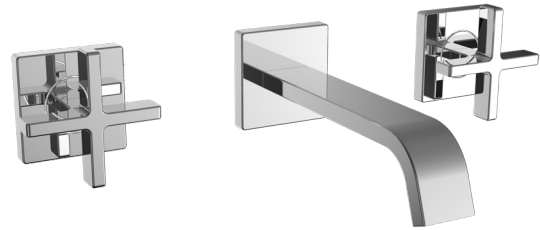

Lura® Wall-Mounted Faucet

FEATURES:

- 1.2 GPM (4.5 L/min) flow rate
- Brass construction
- Cross handles
- 1/4 turn ceramic cartridges
- Inlet supply lines not included, accepts 1/2" IPS and NPT threaded supply lines
- Designed for wall-mount use only
- Corrosion resistant finishes
- Coordinates with Lura Collection

STOCK FINISHES:

PC MB BBZ

SPECIALTY FINISHES:

BN OB PN

STANDARDS:

- ASME A112.18.1/CSA B125.1 certified
- NSF/ANSI 61 certified
- NSF 372 certified
- WaterSense certified

WARRANTY:

Visit www.speakman.com for full product warranty information

- 5 Year Limited Warranty (commercial)
- Limited Lifetime Warranty (residential)

Information continues on next page

All dimensions are in inches (millimeters) unless otherwise specified and are subject to change without notice.

Architect/Engineer Approval Space:

P: 800-537-2107
F: 800-977-2747
W: WWW.SPEAKMAN.COM
R: 02-DECEMBER 2019