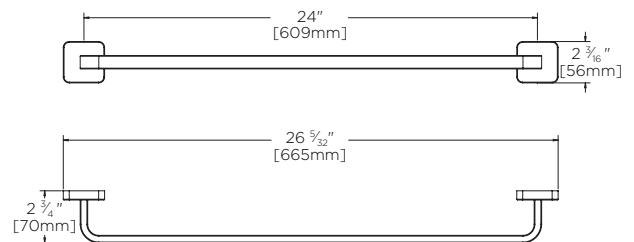

Kubos™ Towel Bar

FEATURES:

- Towel Bar measures 24" wide
- Brass construction
- Corrosion resistant finishes
- Mounting hardware is included
- Coordinates with Kubos Collection

STOCK FINISHES:

PC BN

SPECIALTY FINISHES:

BBZ MB ORB PB PN

WARRANTY:

Visit www.speakman.com for full product warranty information

- Limited Lifetime Warranty (consumer)
- 1 Year Limited Warranty (commercial)

All dimensions are in inches (millimeters) unless otherwise specified and are subject to change without notice.

Architect/Engineer Approval Space:

P: 800-537-2107
F: 800-977-2747
W: WWW.SPEAKMAN.COM
R: 02-NOVEMBER 2019