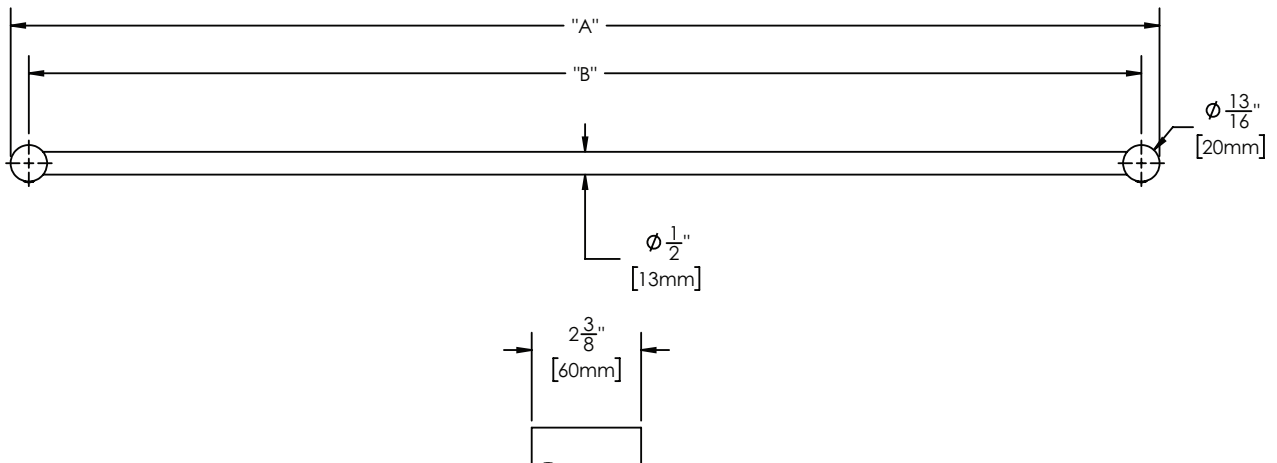

Lucid Towel Bar

MODELS:

- SA-3107: 24" Towel Bar
- SA-3107-18: 18" Towel Bar

FEATURES:

- Metal construction
- Corrosion resistant finishes
- Mounting hardware included
- Coordinates with Lucid Collection

STOCK FINISHES:

WARRANTY:

Visit www.speakman.com for full product warranty information

- Limited Lifetime Warranty (consumer)
- 1 Year Limited Warranty (commercial)

MODEL No.	"A"	"B"
SA-3107	24 ¹³/₁₆" [630mm]	24" [610mm]
SA-3107-18	18 ³/₄" [477mm]	18" [457mm]

All dimensions are in inches (millimeters) unless otherwise specified and are subject to change without notice.

Architect/Engineer Approval Space:

P: 800-537-2107
F: 800-977-2747
W: WWW.SPEAKMAN.COM
R: 01-MAY 2020