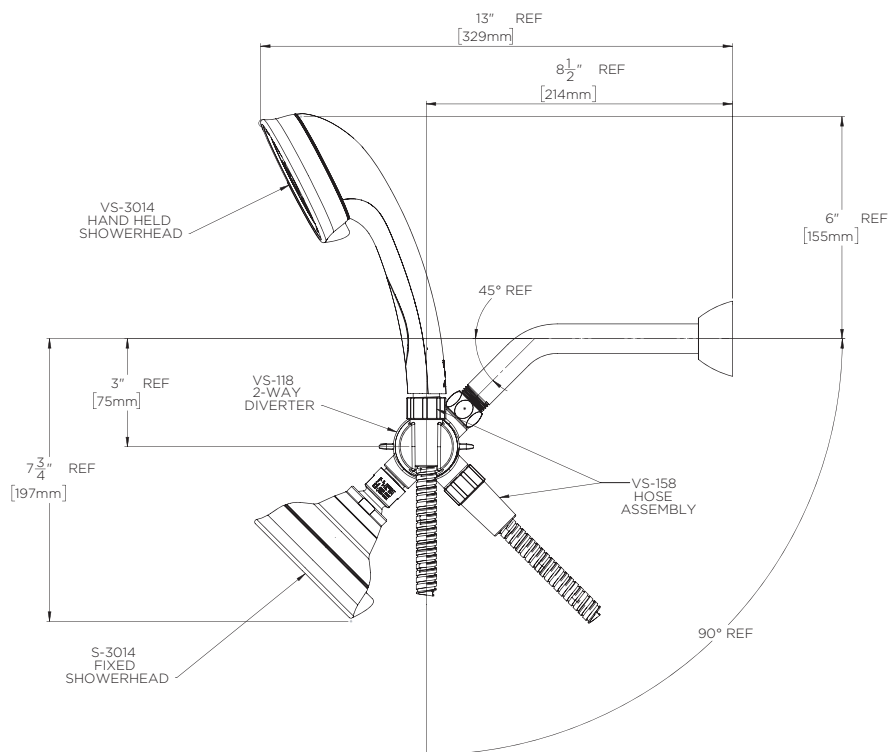

### FEATURES:

- VS-118 2-way diverter
- VS-3014 Caspian Hand shower holder has 5 position settings to adjust hand shower angle
- 60 in. metal hose
- No flow control (flow controls in showerheads)
- 2.5 gpm (9.5 L/min) flow rate

### DIMENSIONS:

NOTE: 1. All dimensions are in inches (millimeters) unless otherwise specified and are subject to change without notice.

Architect/Engineer Approval Space:

SPEAKMAN  
400 ANCHOR MILL ROAD  
NEW CASTLE, DE 19720